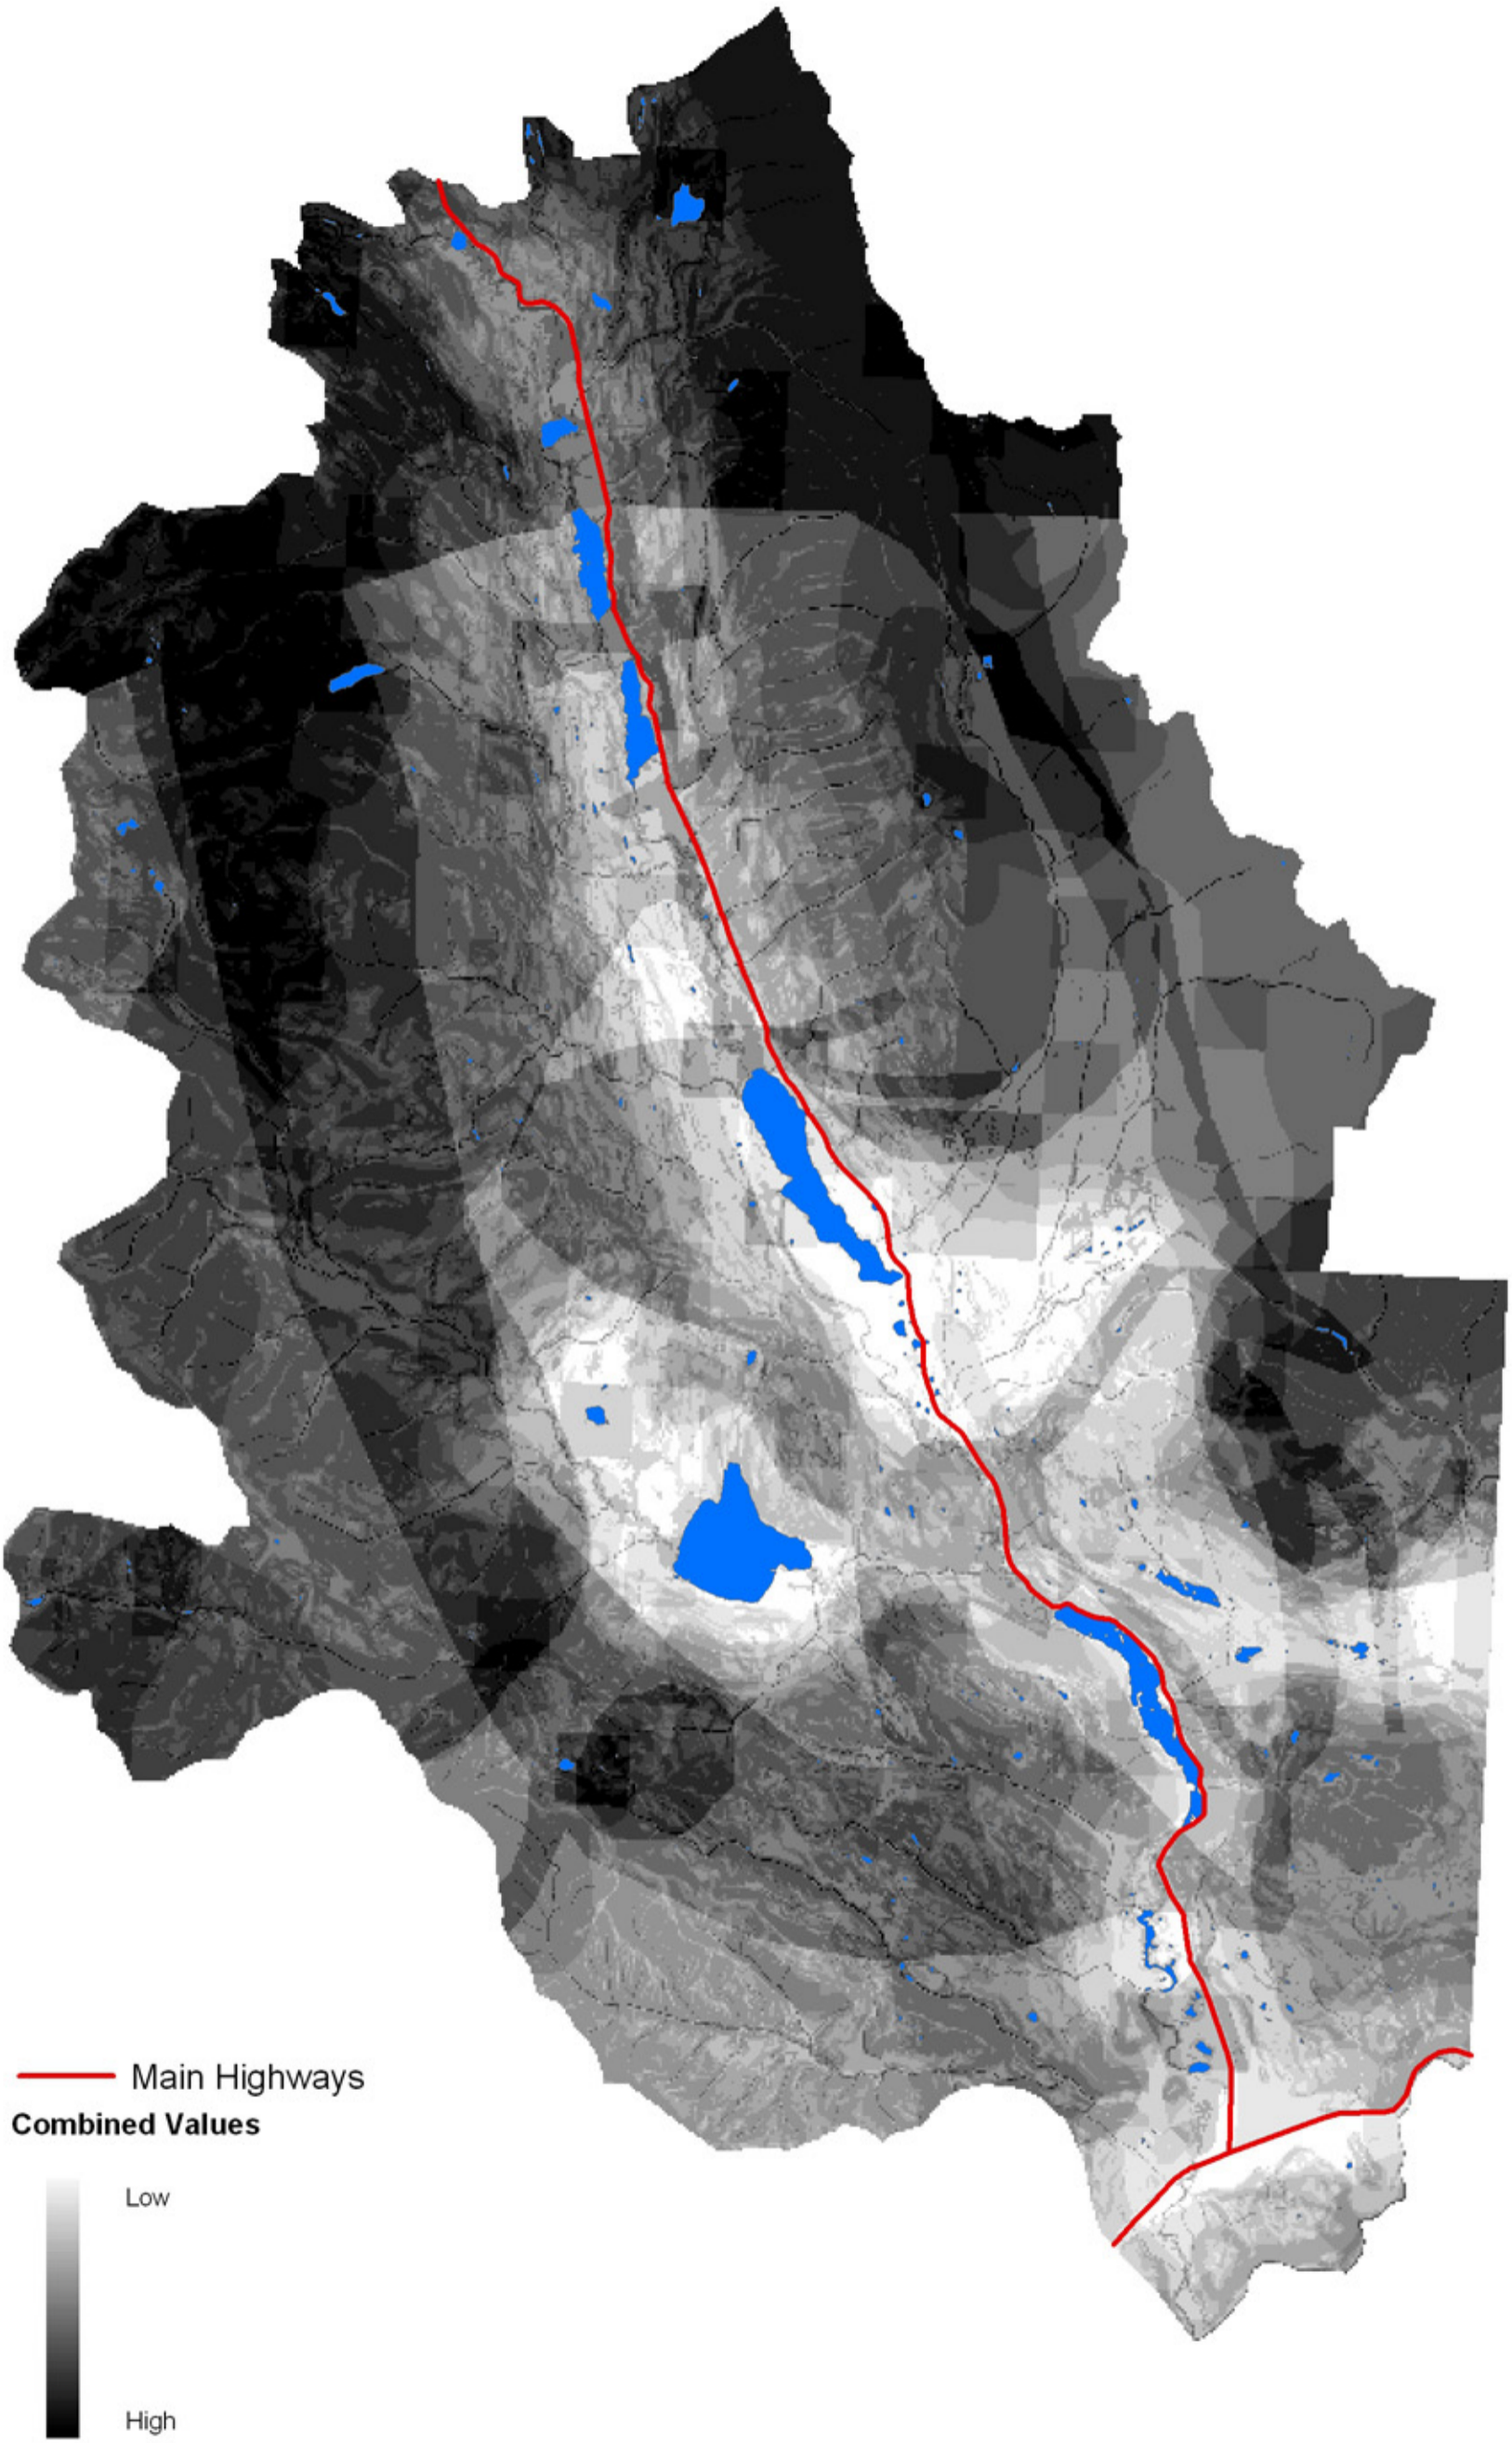

Combined Assessment Values in the Clearwater Watershed

Figure 41. Combined Assessment Values in the Clearwater Watershed (30m pixels).