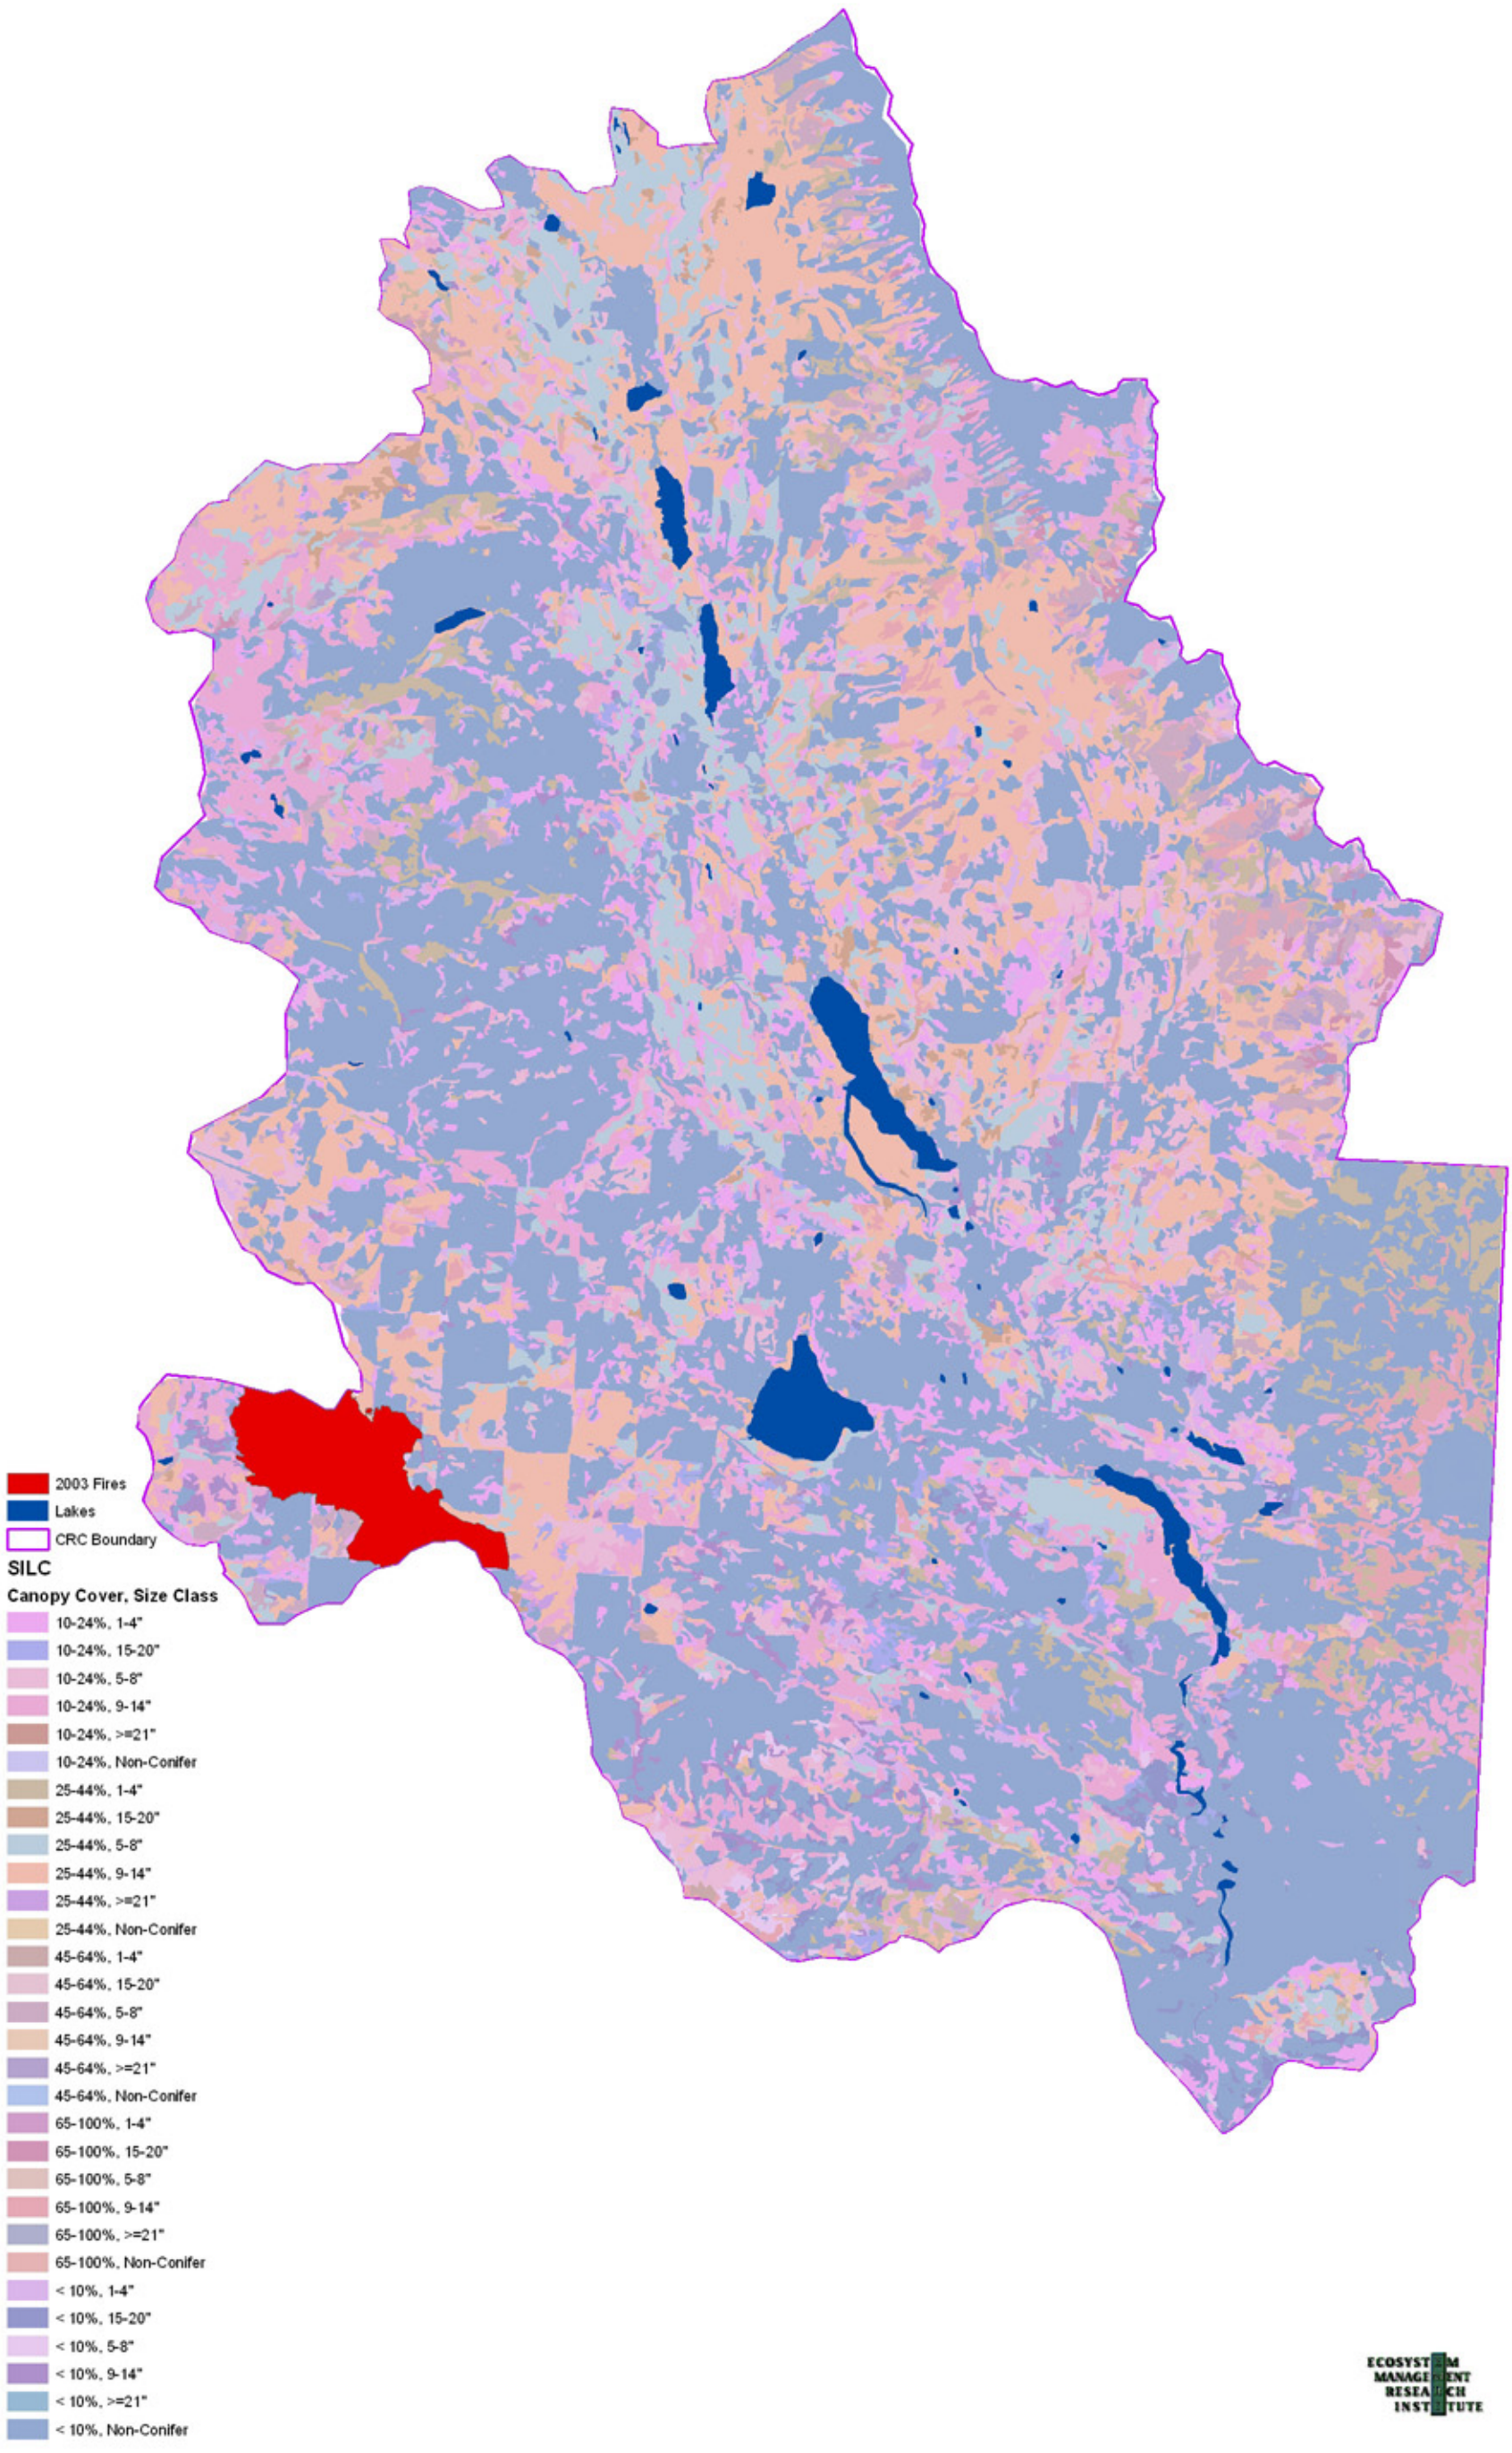

Canopy Cover and Tree Sizes in the Clearwater Watershed

ECOSYSTEM
MANAGEMENT
RESEARCH
INSTITUTE

Figure 9. Canopy Cover and Tree Sizes in the Clearwater Watershed (USDA USFS Region 1, SILC3 and VMAP, 2003).