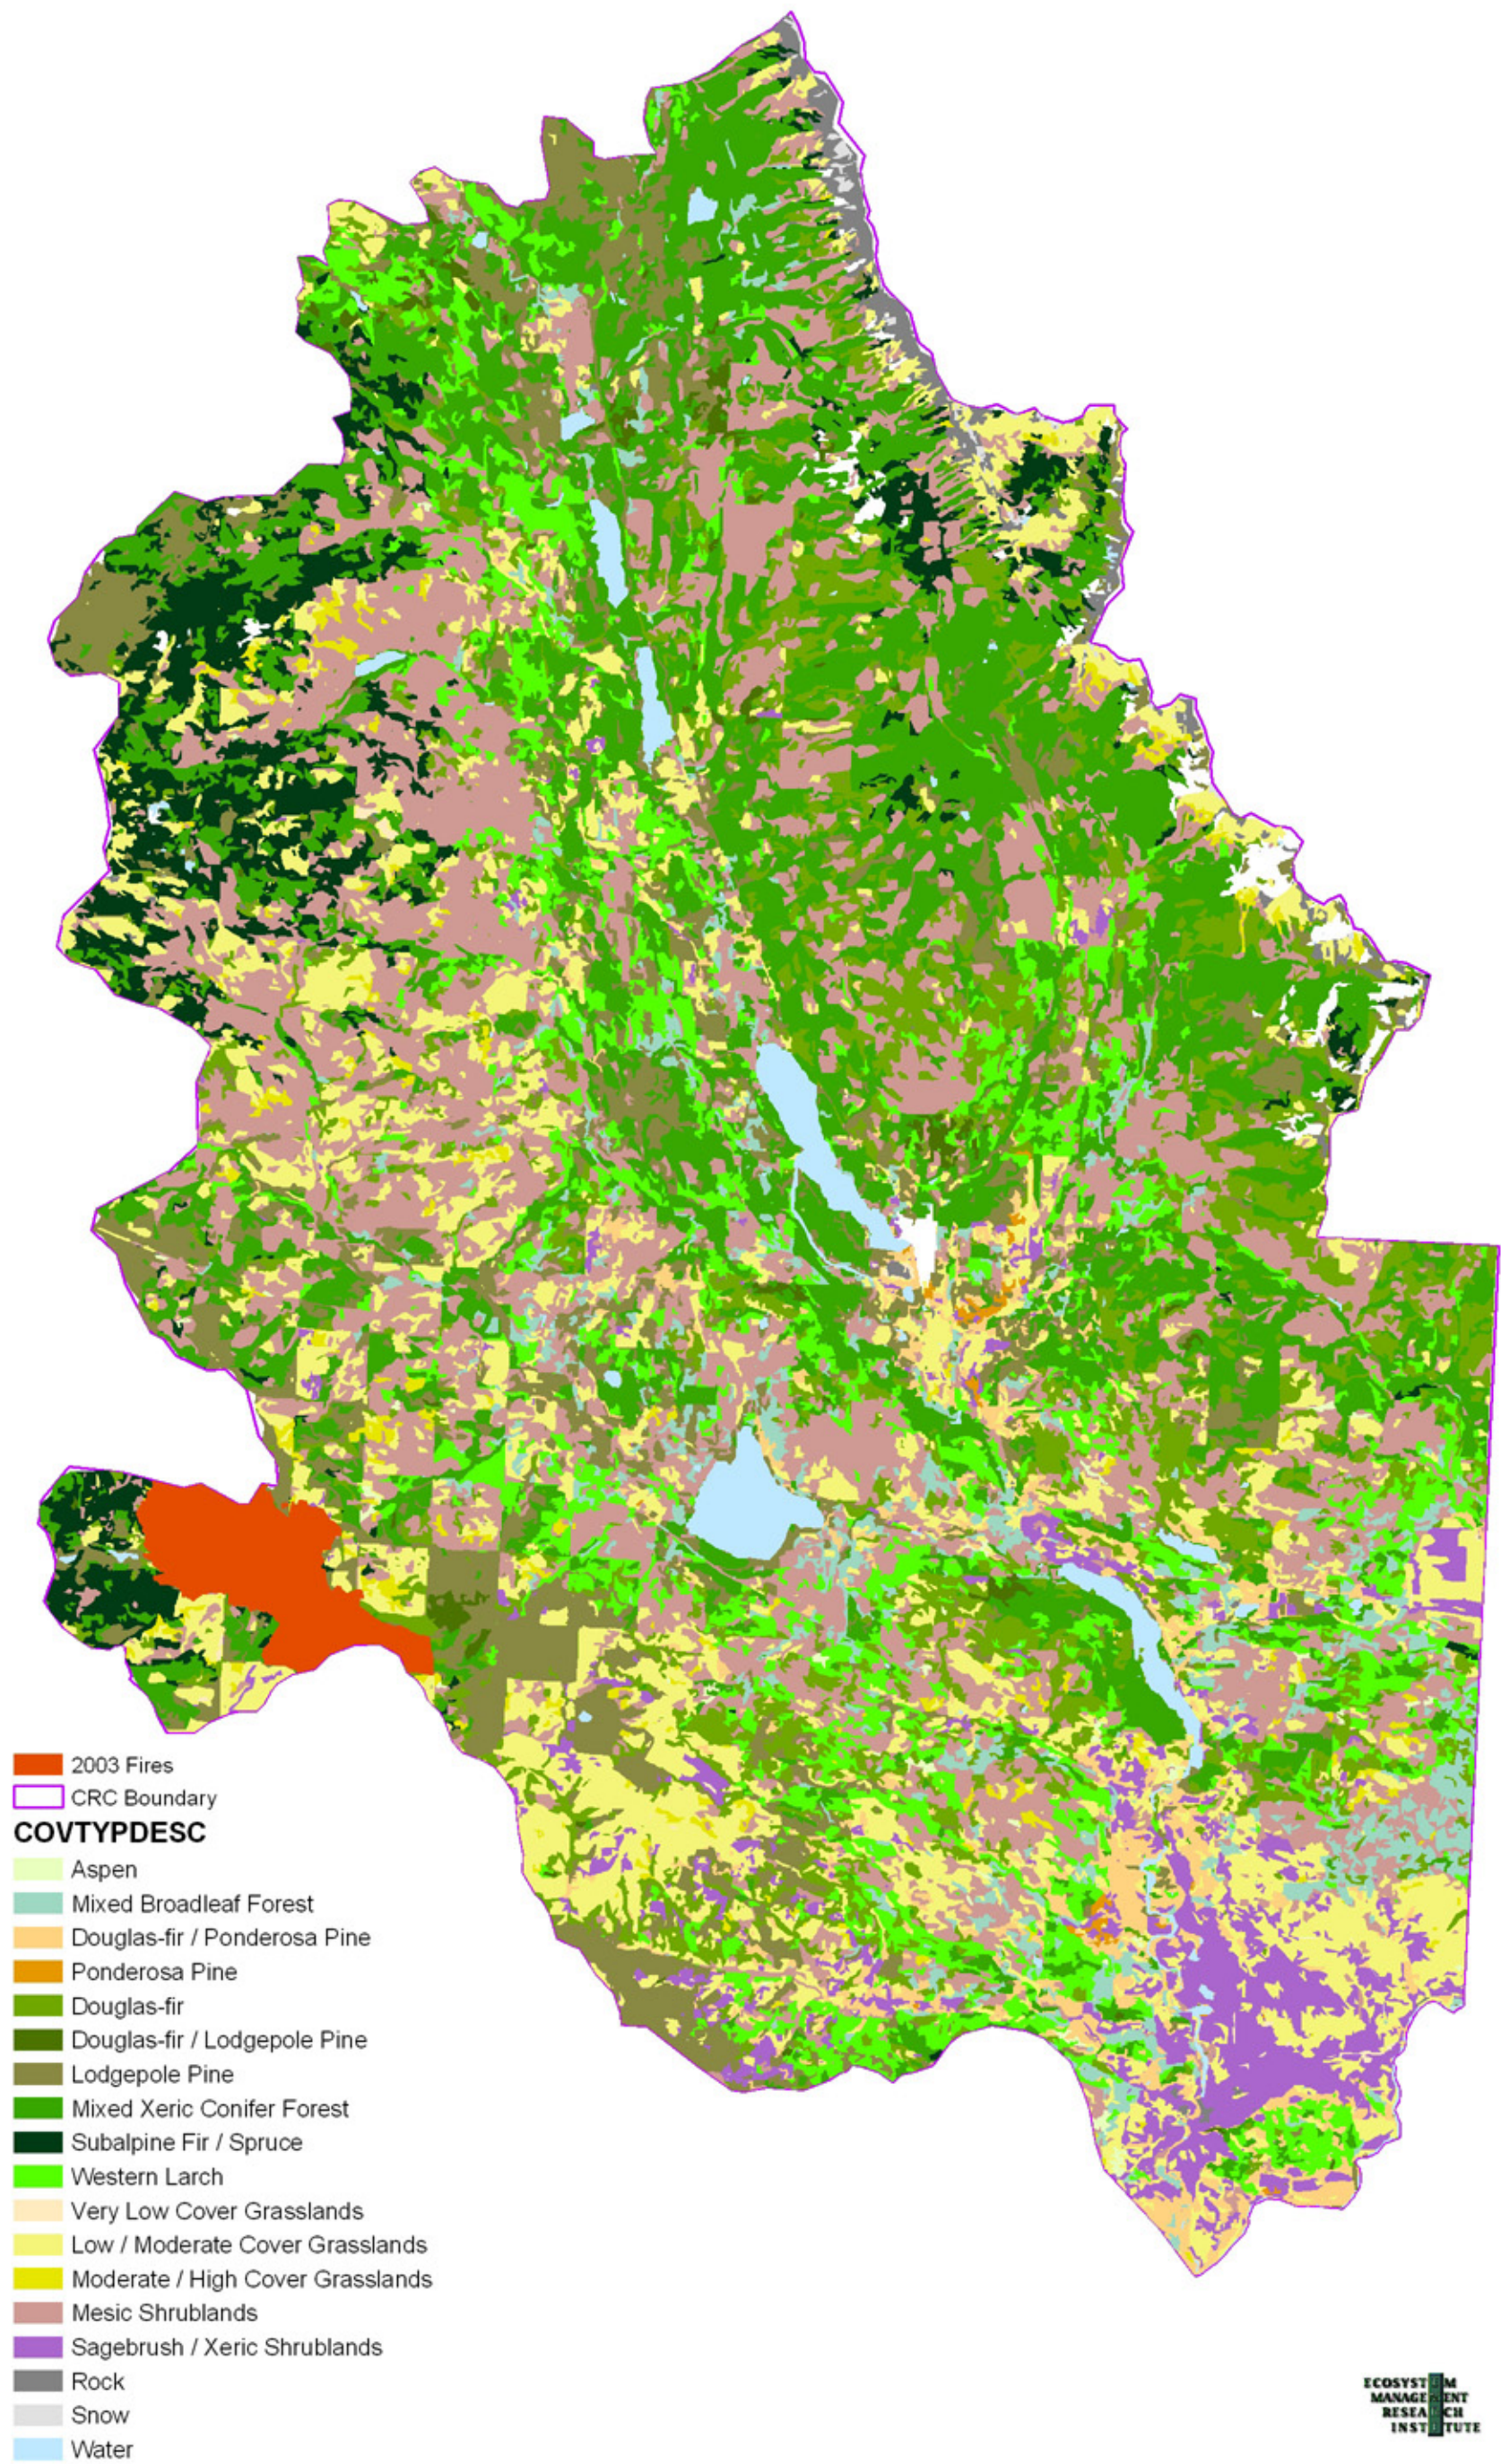

Cover Types in the Clearwater Watershed

Figure 8. Cover Types in the Clearwater Watershed (USDA USFS Region 1, SILC3 and VMAP, 2003).