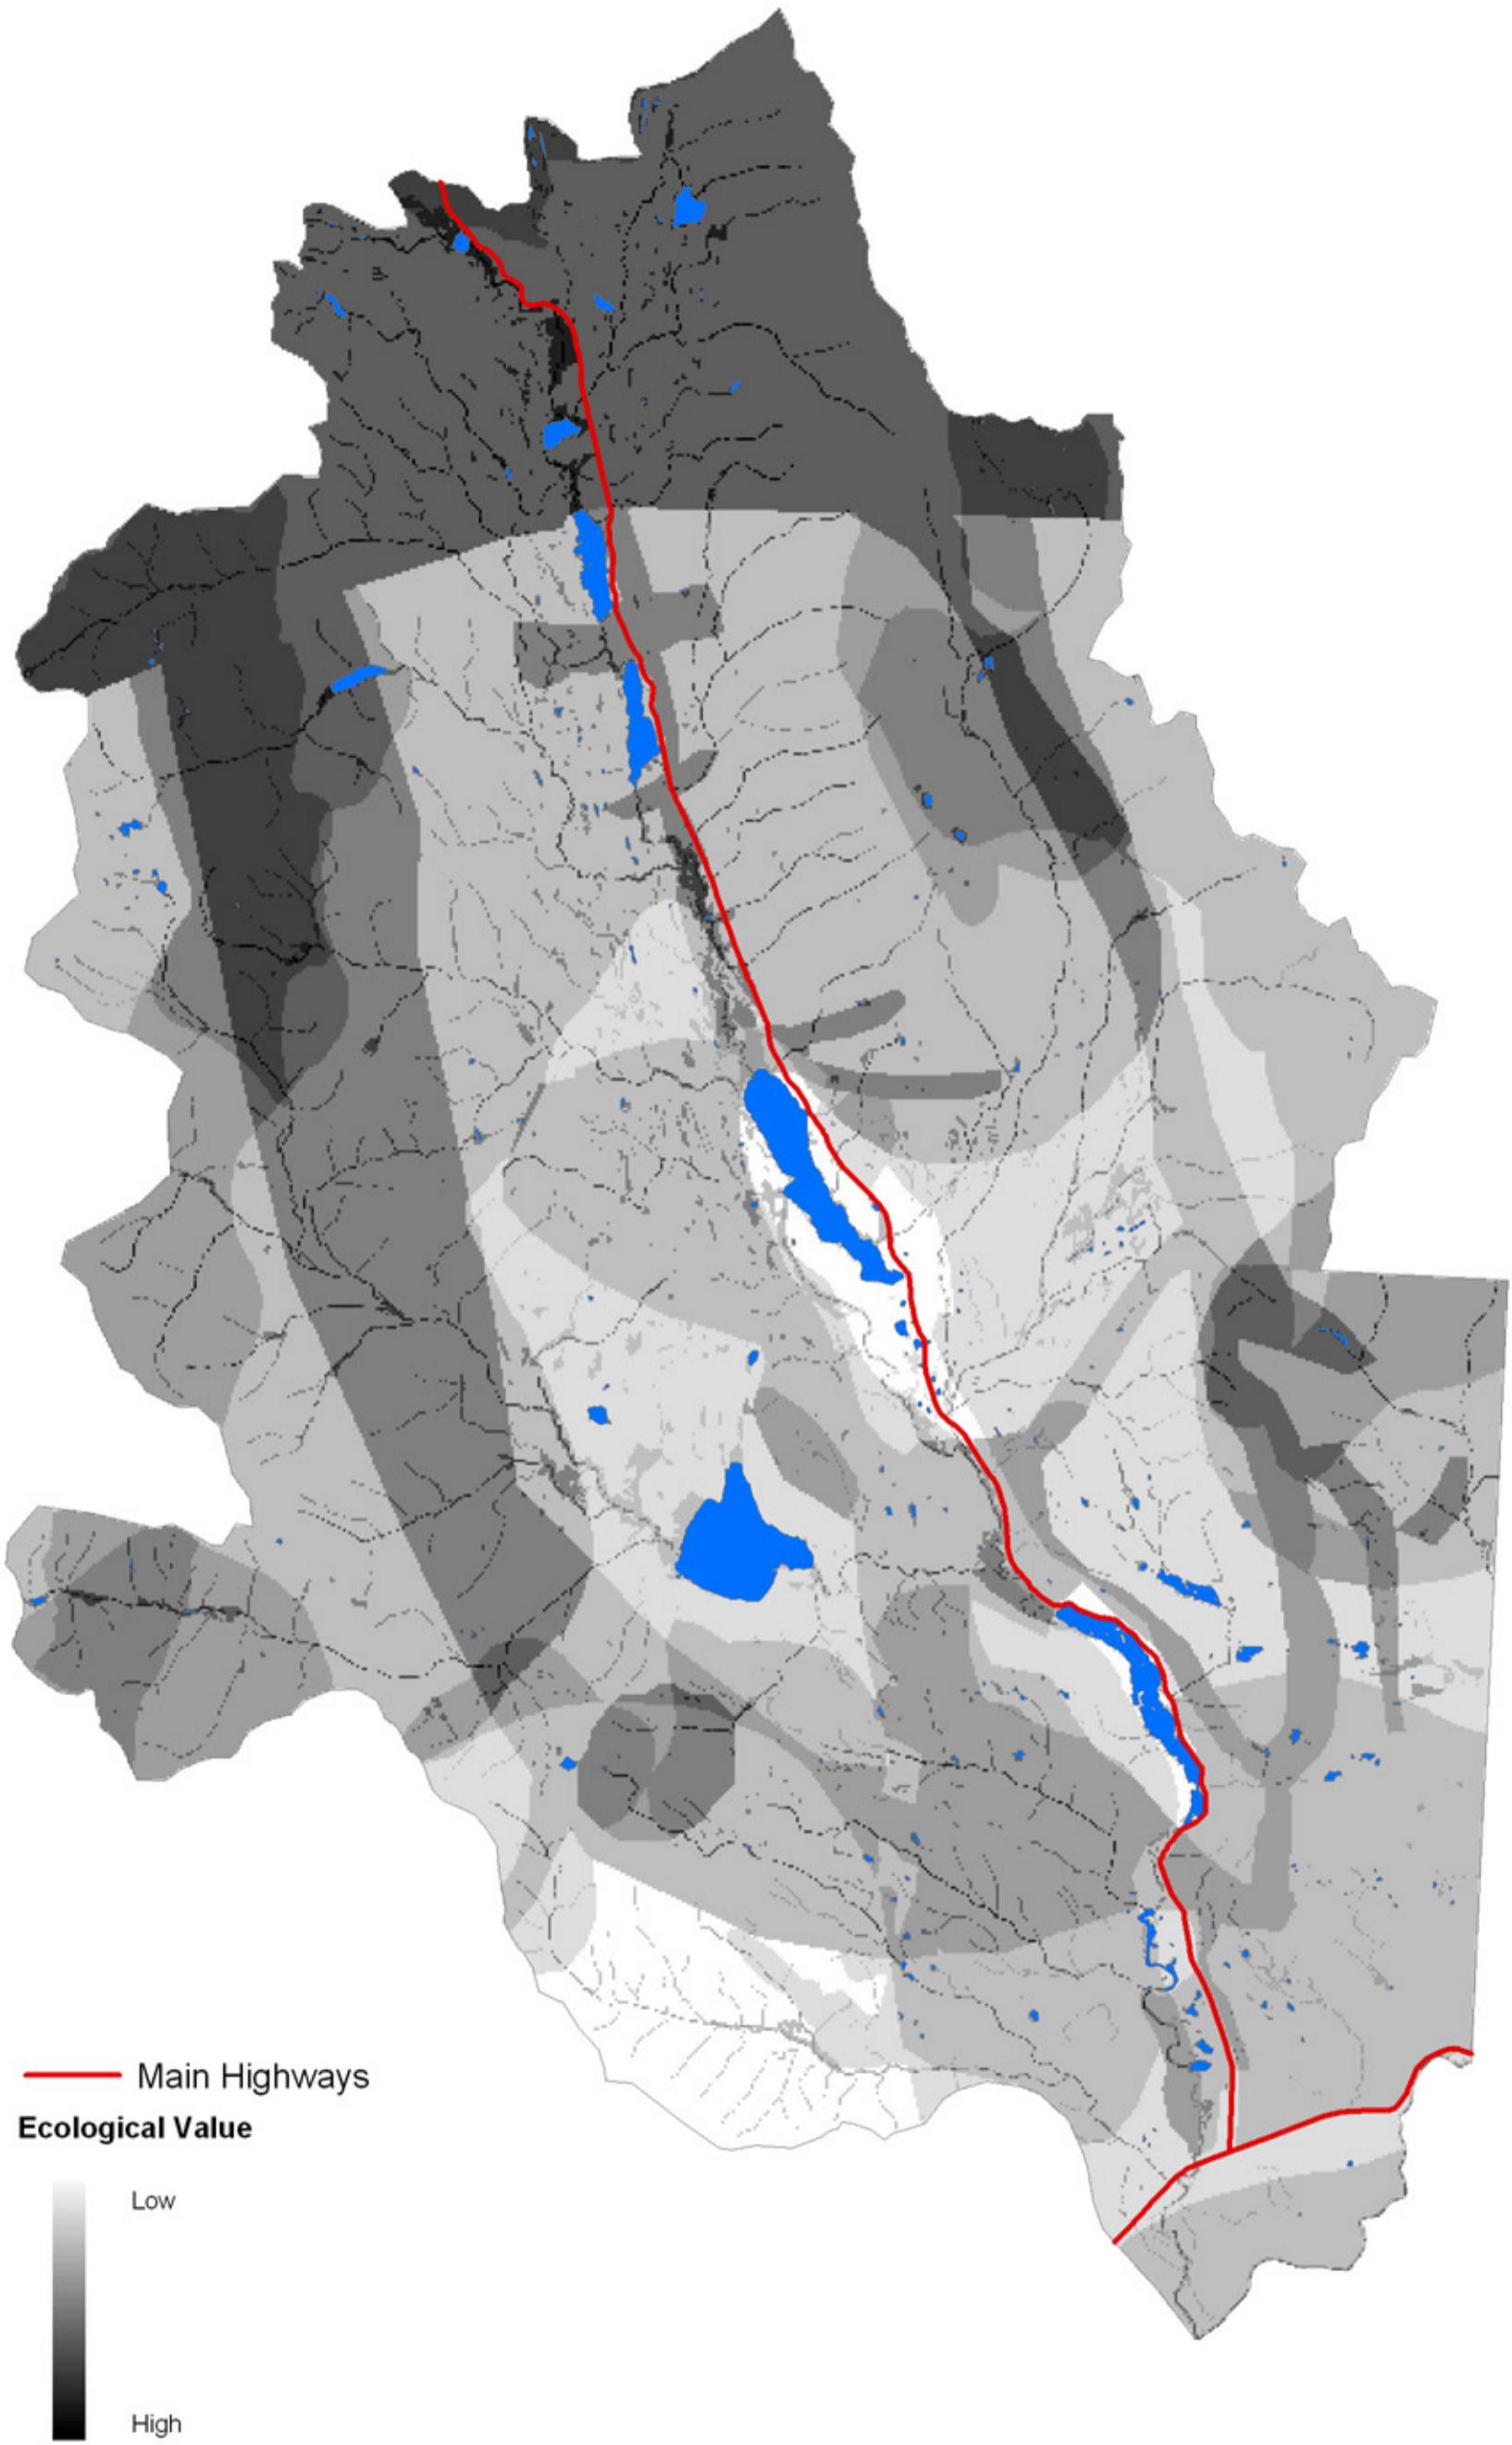

# Total Ecological Values in the Clearwater Watershed

Figure 37. Total Ecological Values in the Clearwater Watershed (30m pixels).