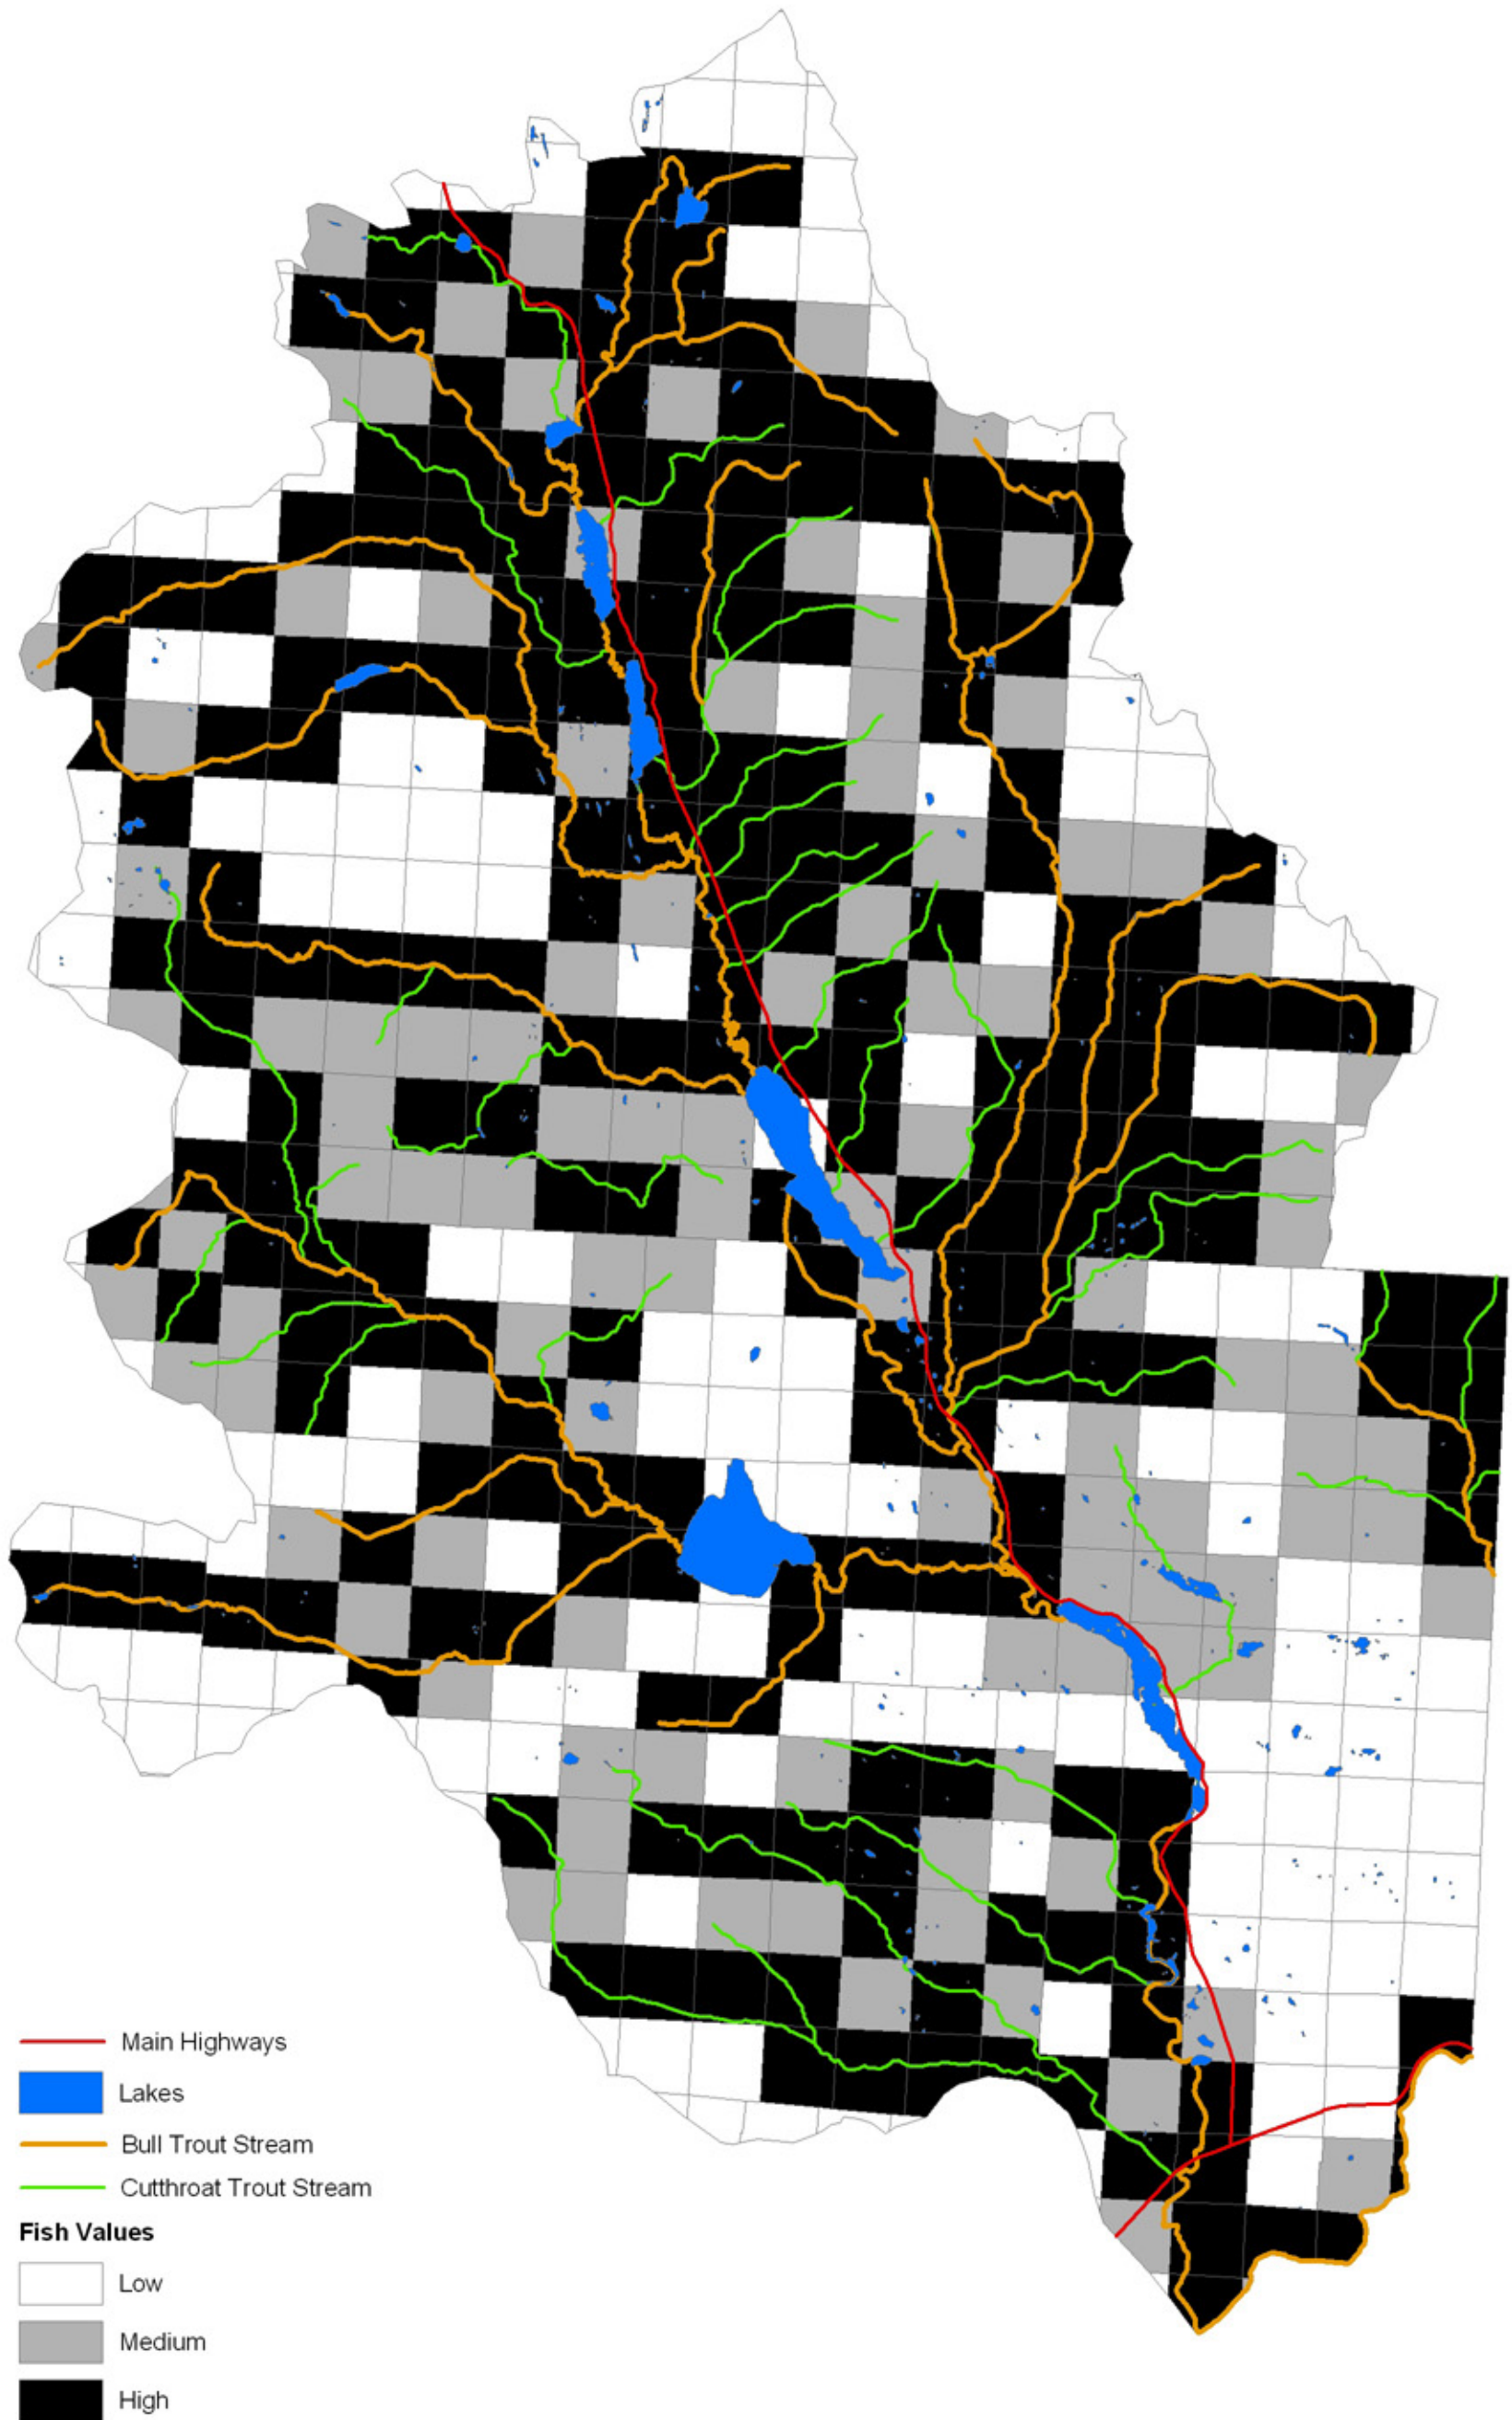

Total Fish Values in the Clearwater Watershed

Figure 36. Total Fish Values in the Clearwater Watershed.