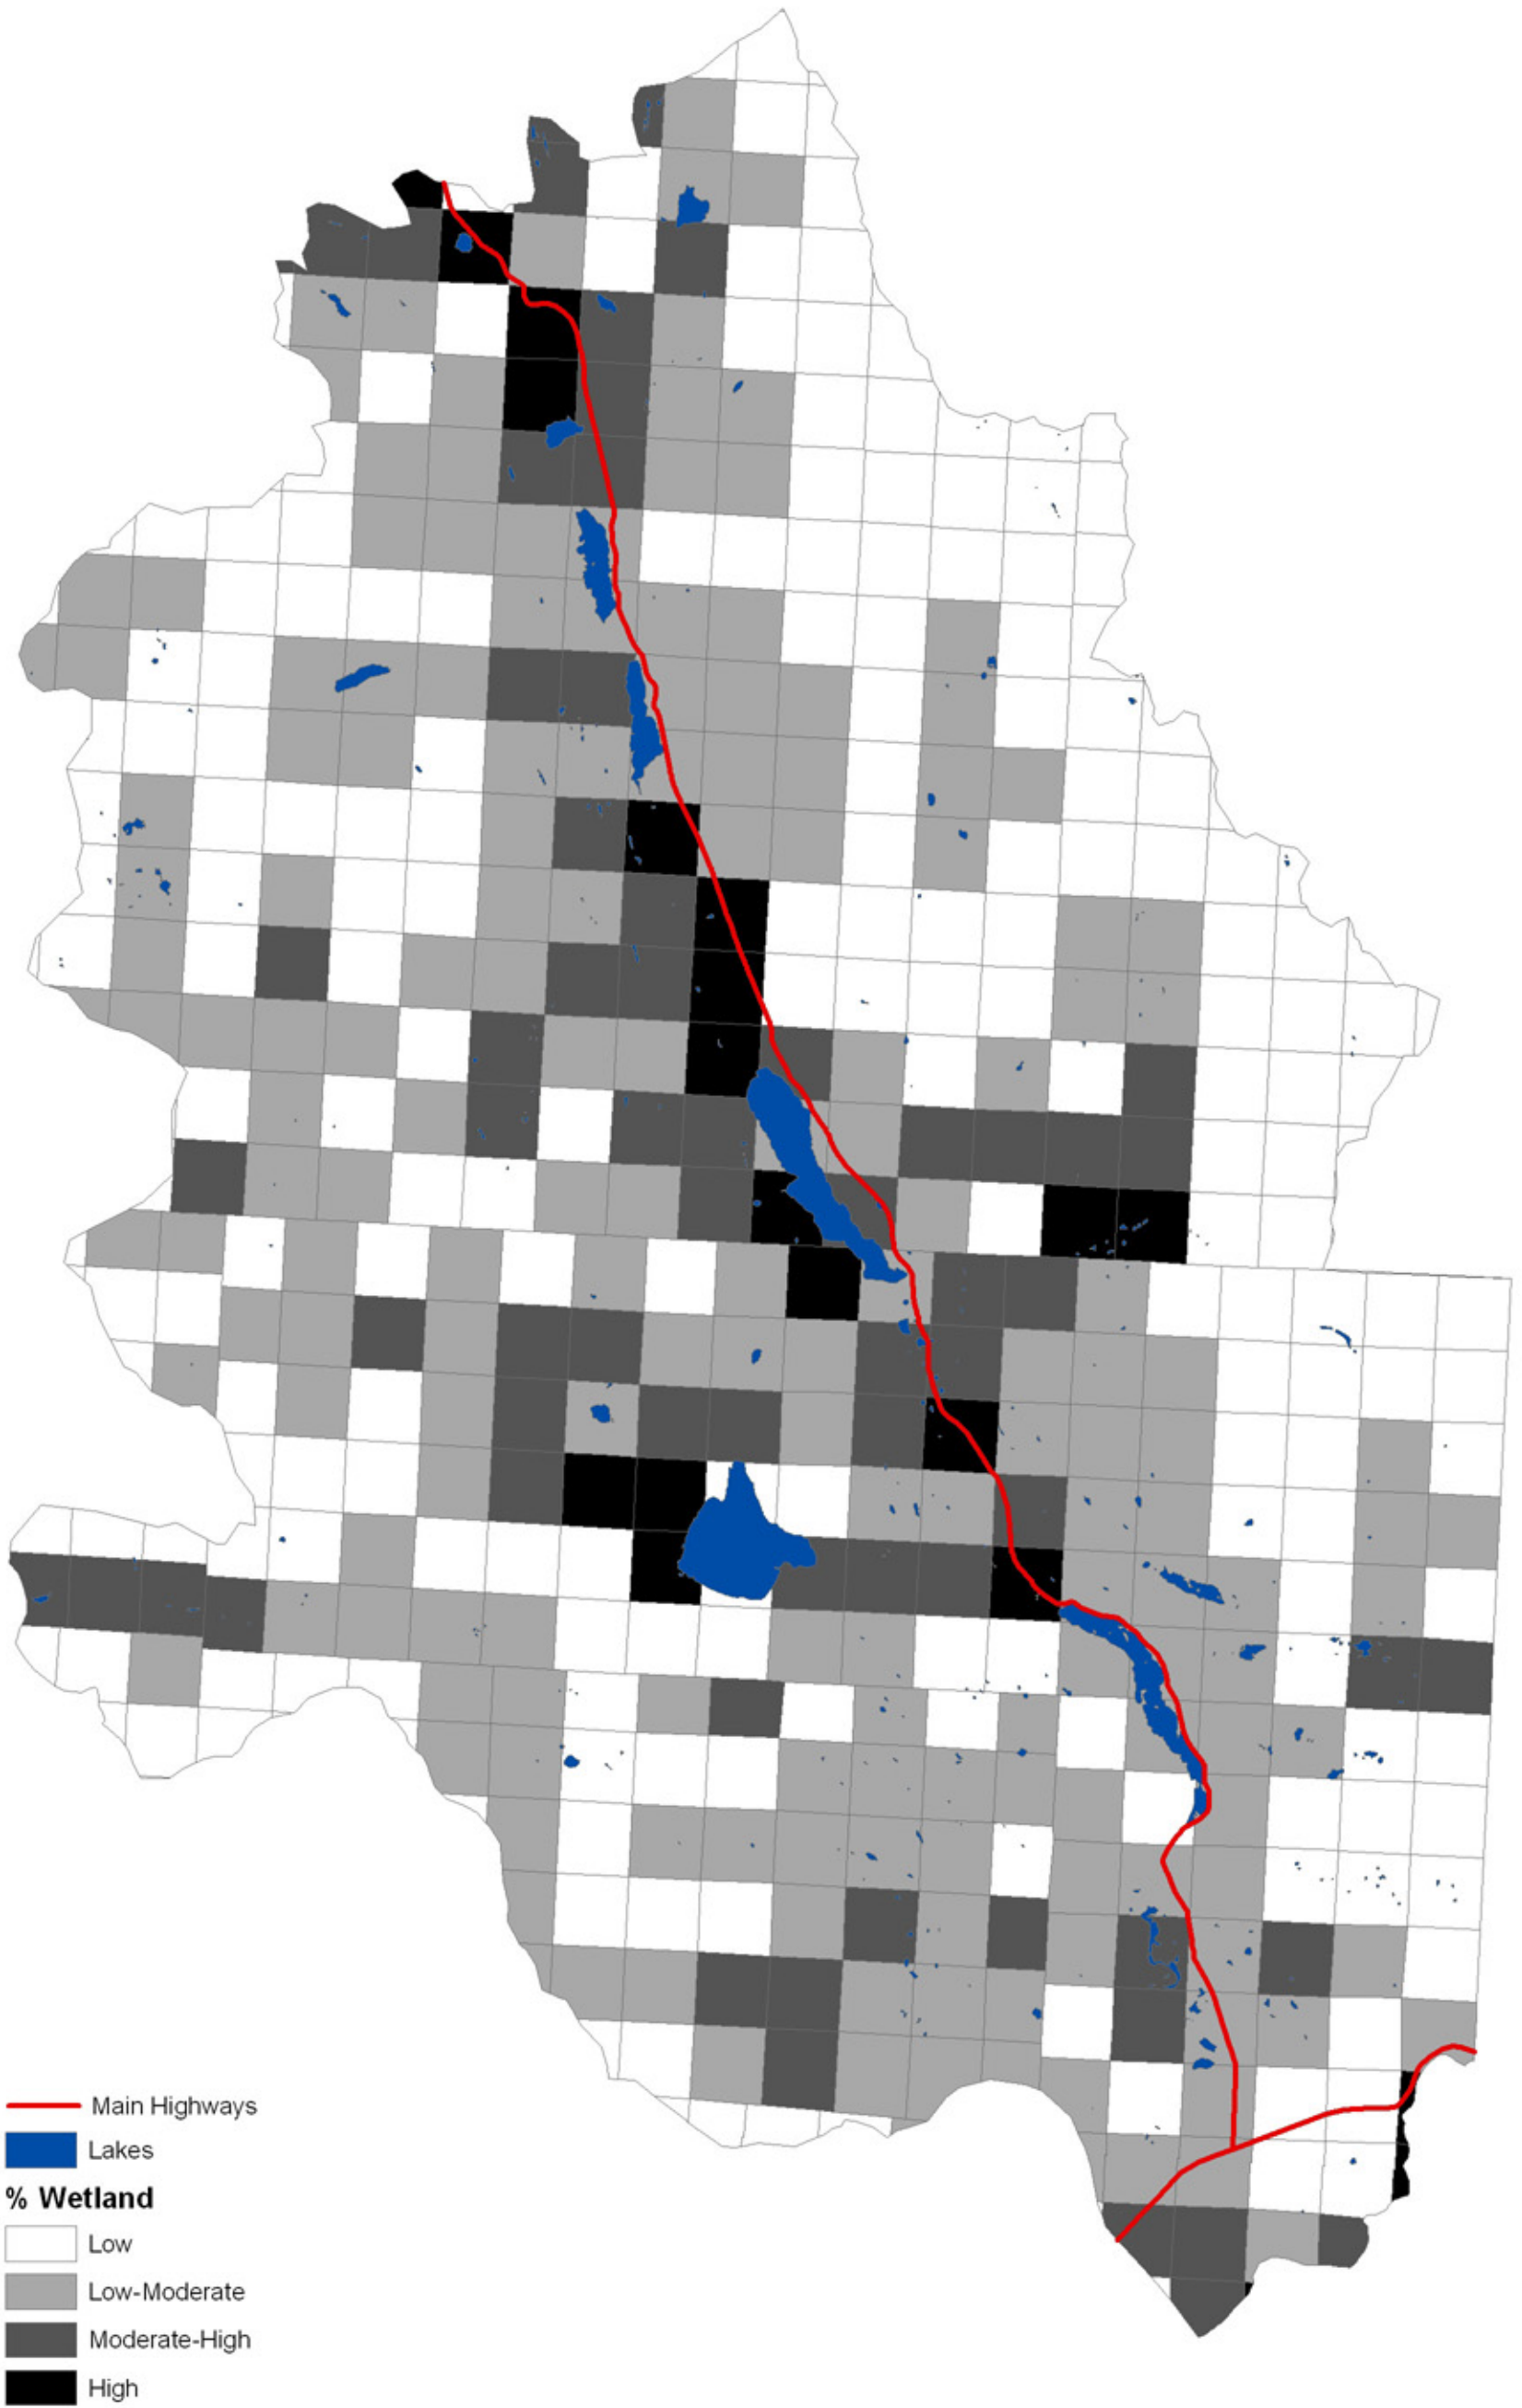

Total Wetland/Riparian Values in the Clearwater Watershed

Figure 33. Total Wetland/Riparian Values in the Clearwater Watershed.