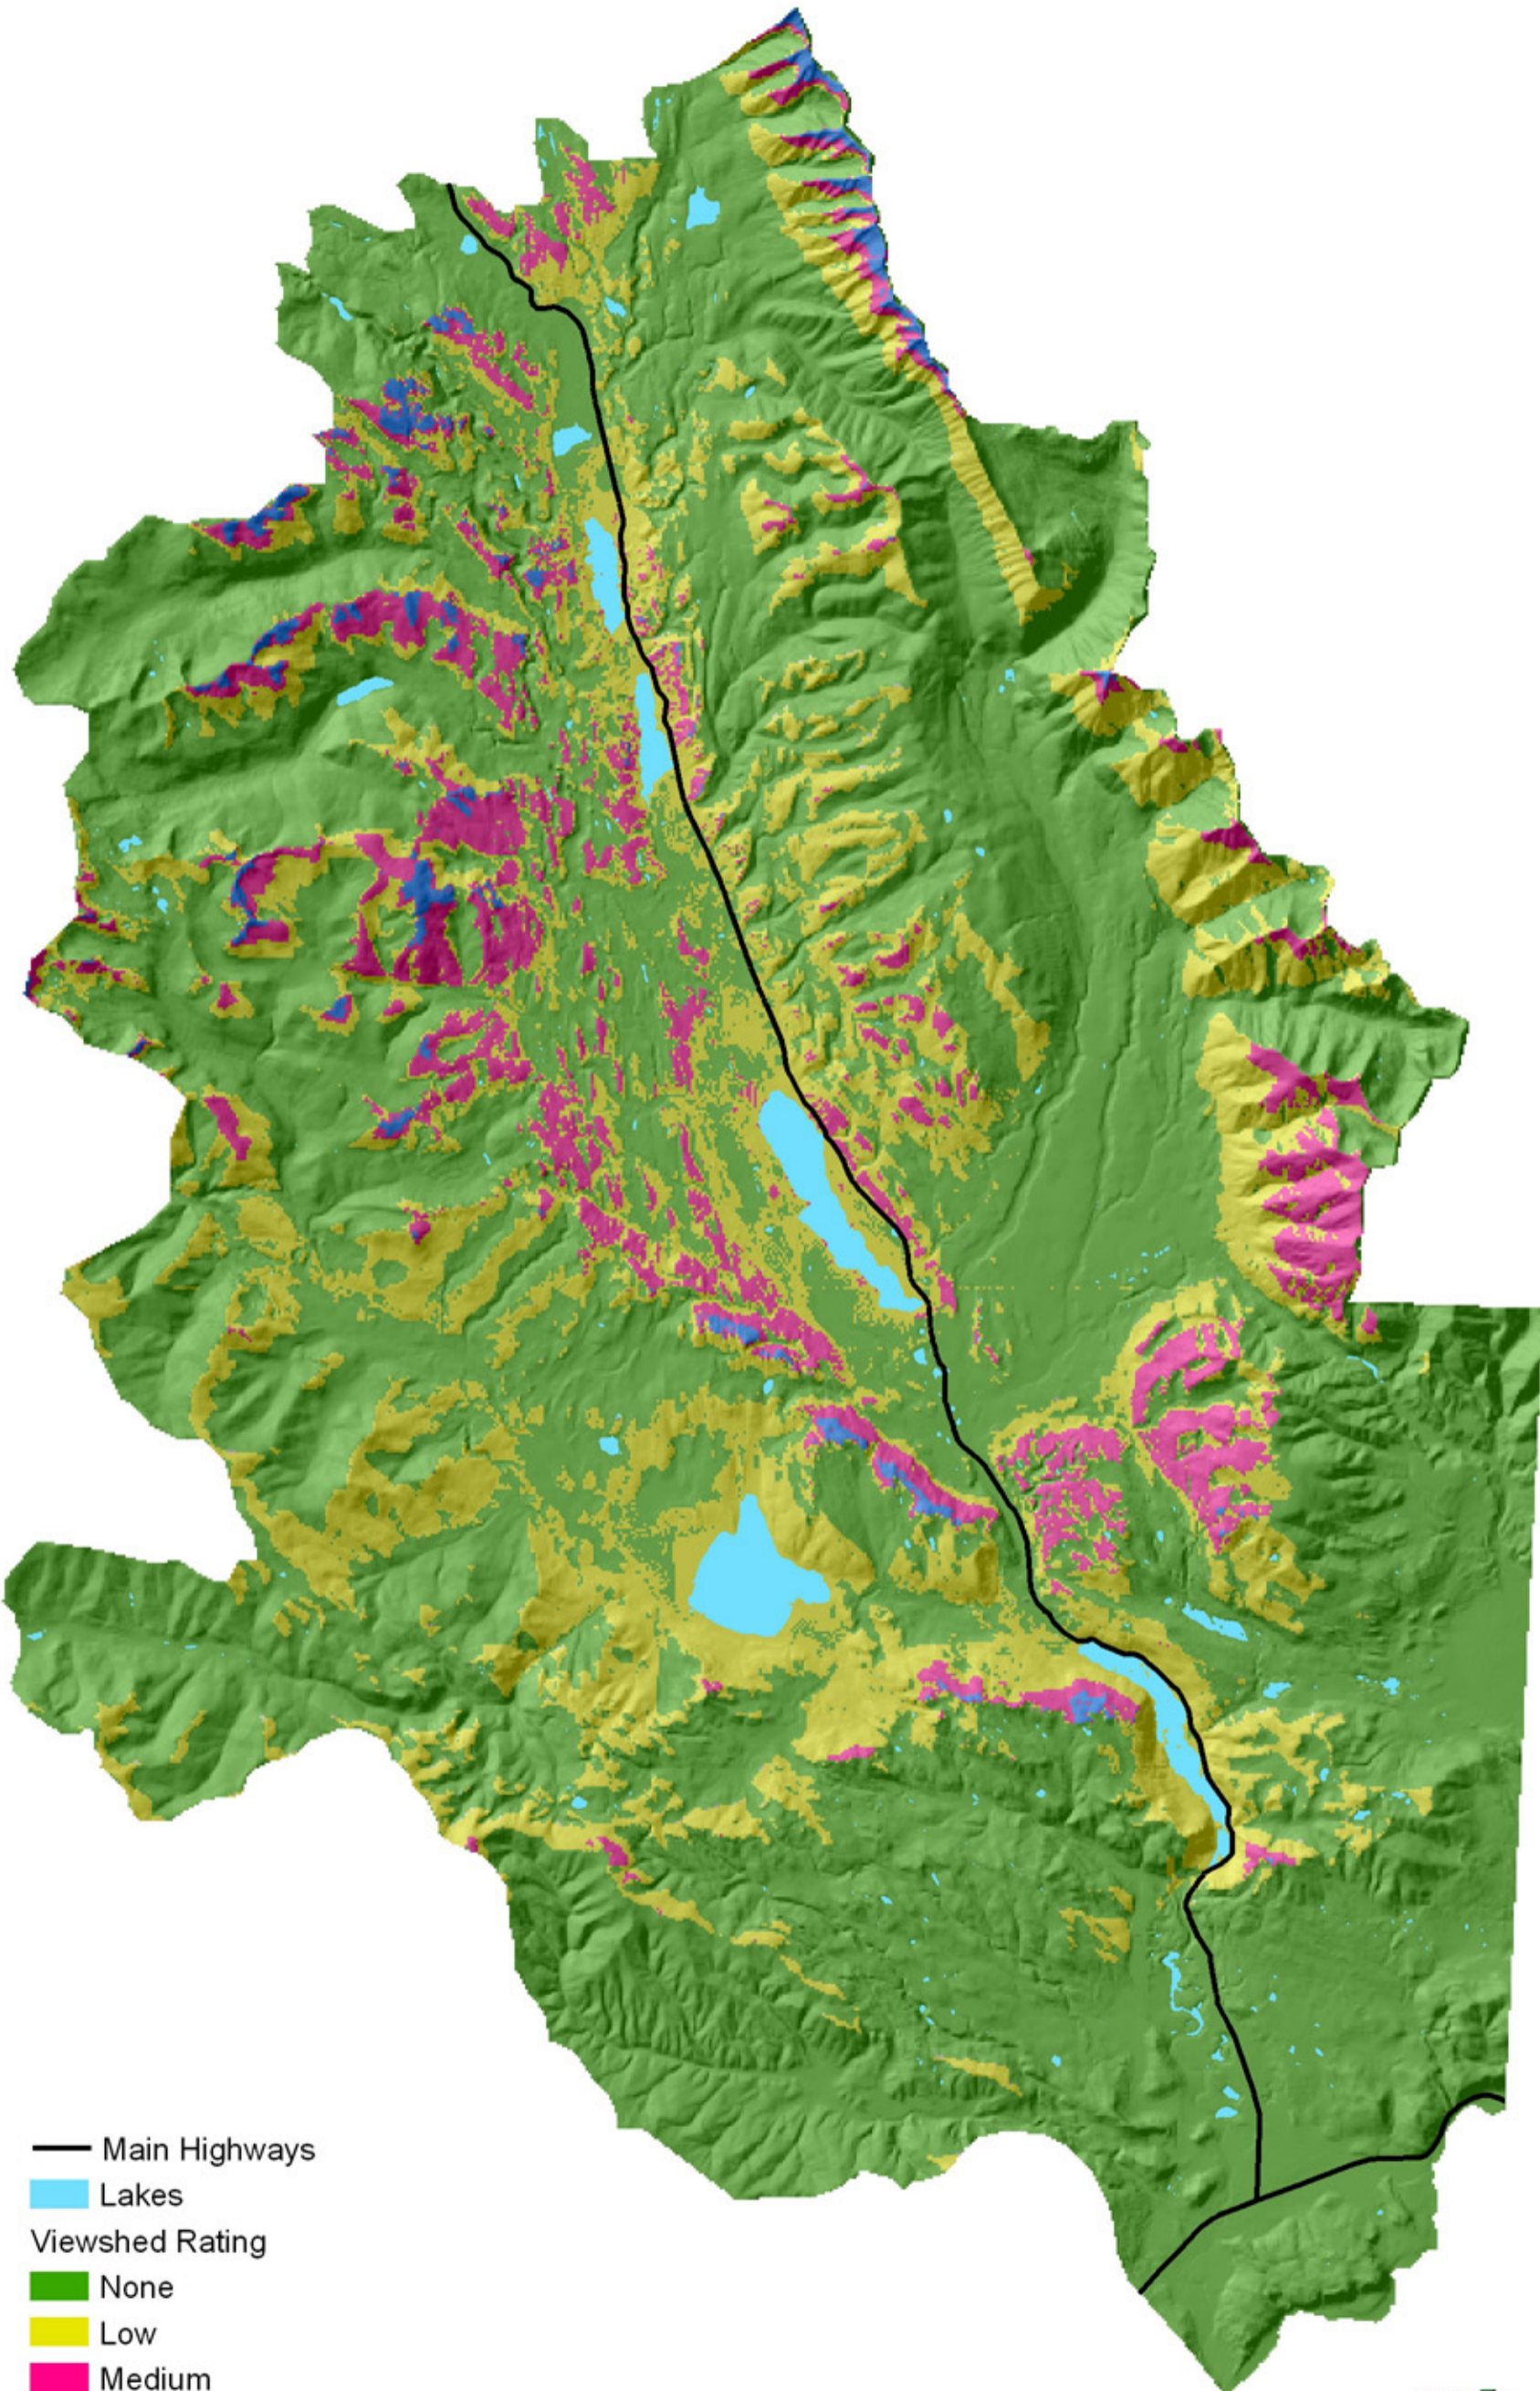

Viewshed of Lakes in the Clearwater Watershed

- Main Highways
- Lakes
- Viewshed Rating
- None
- Low
- Medium
- High

ECOSYSTEM
MANAGEMENT
RESEARCH
INSTITUTE

Figure 31. Viewshed of Lakes in the Clearwater Watershed (Derived from USGS NED, 2005).