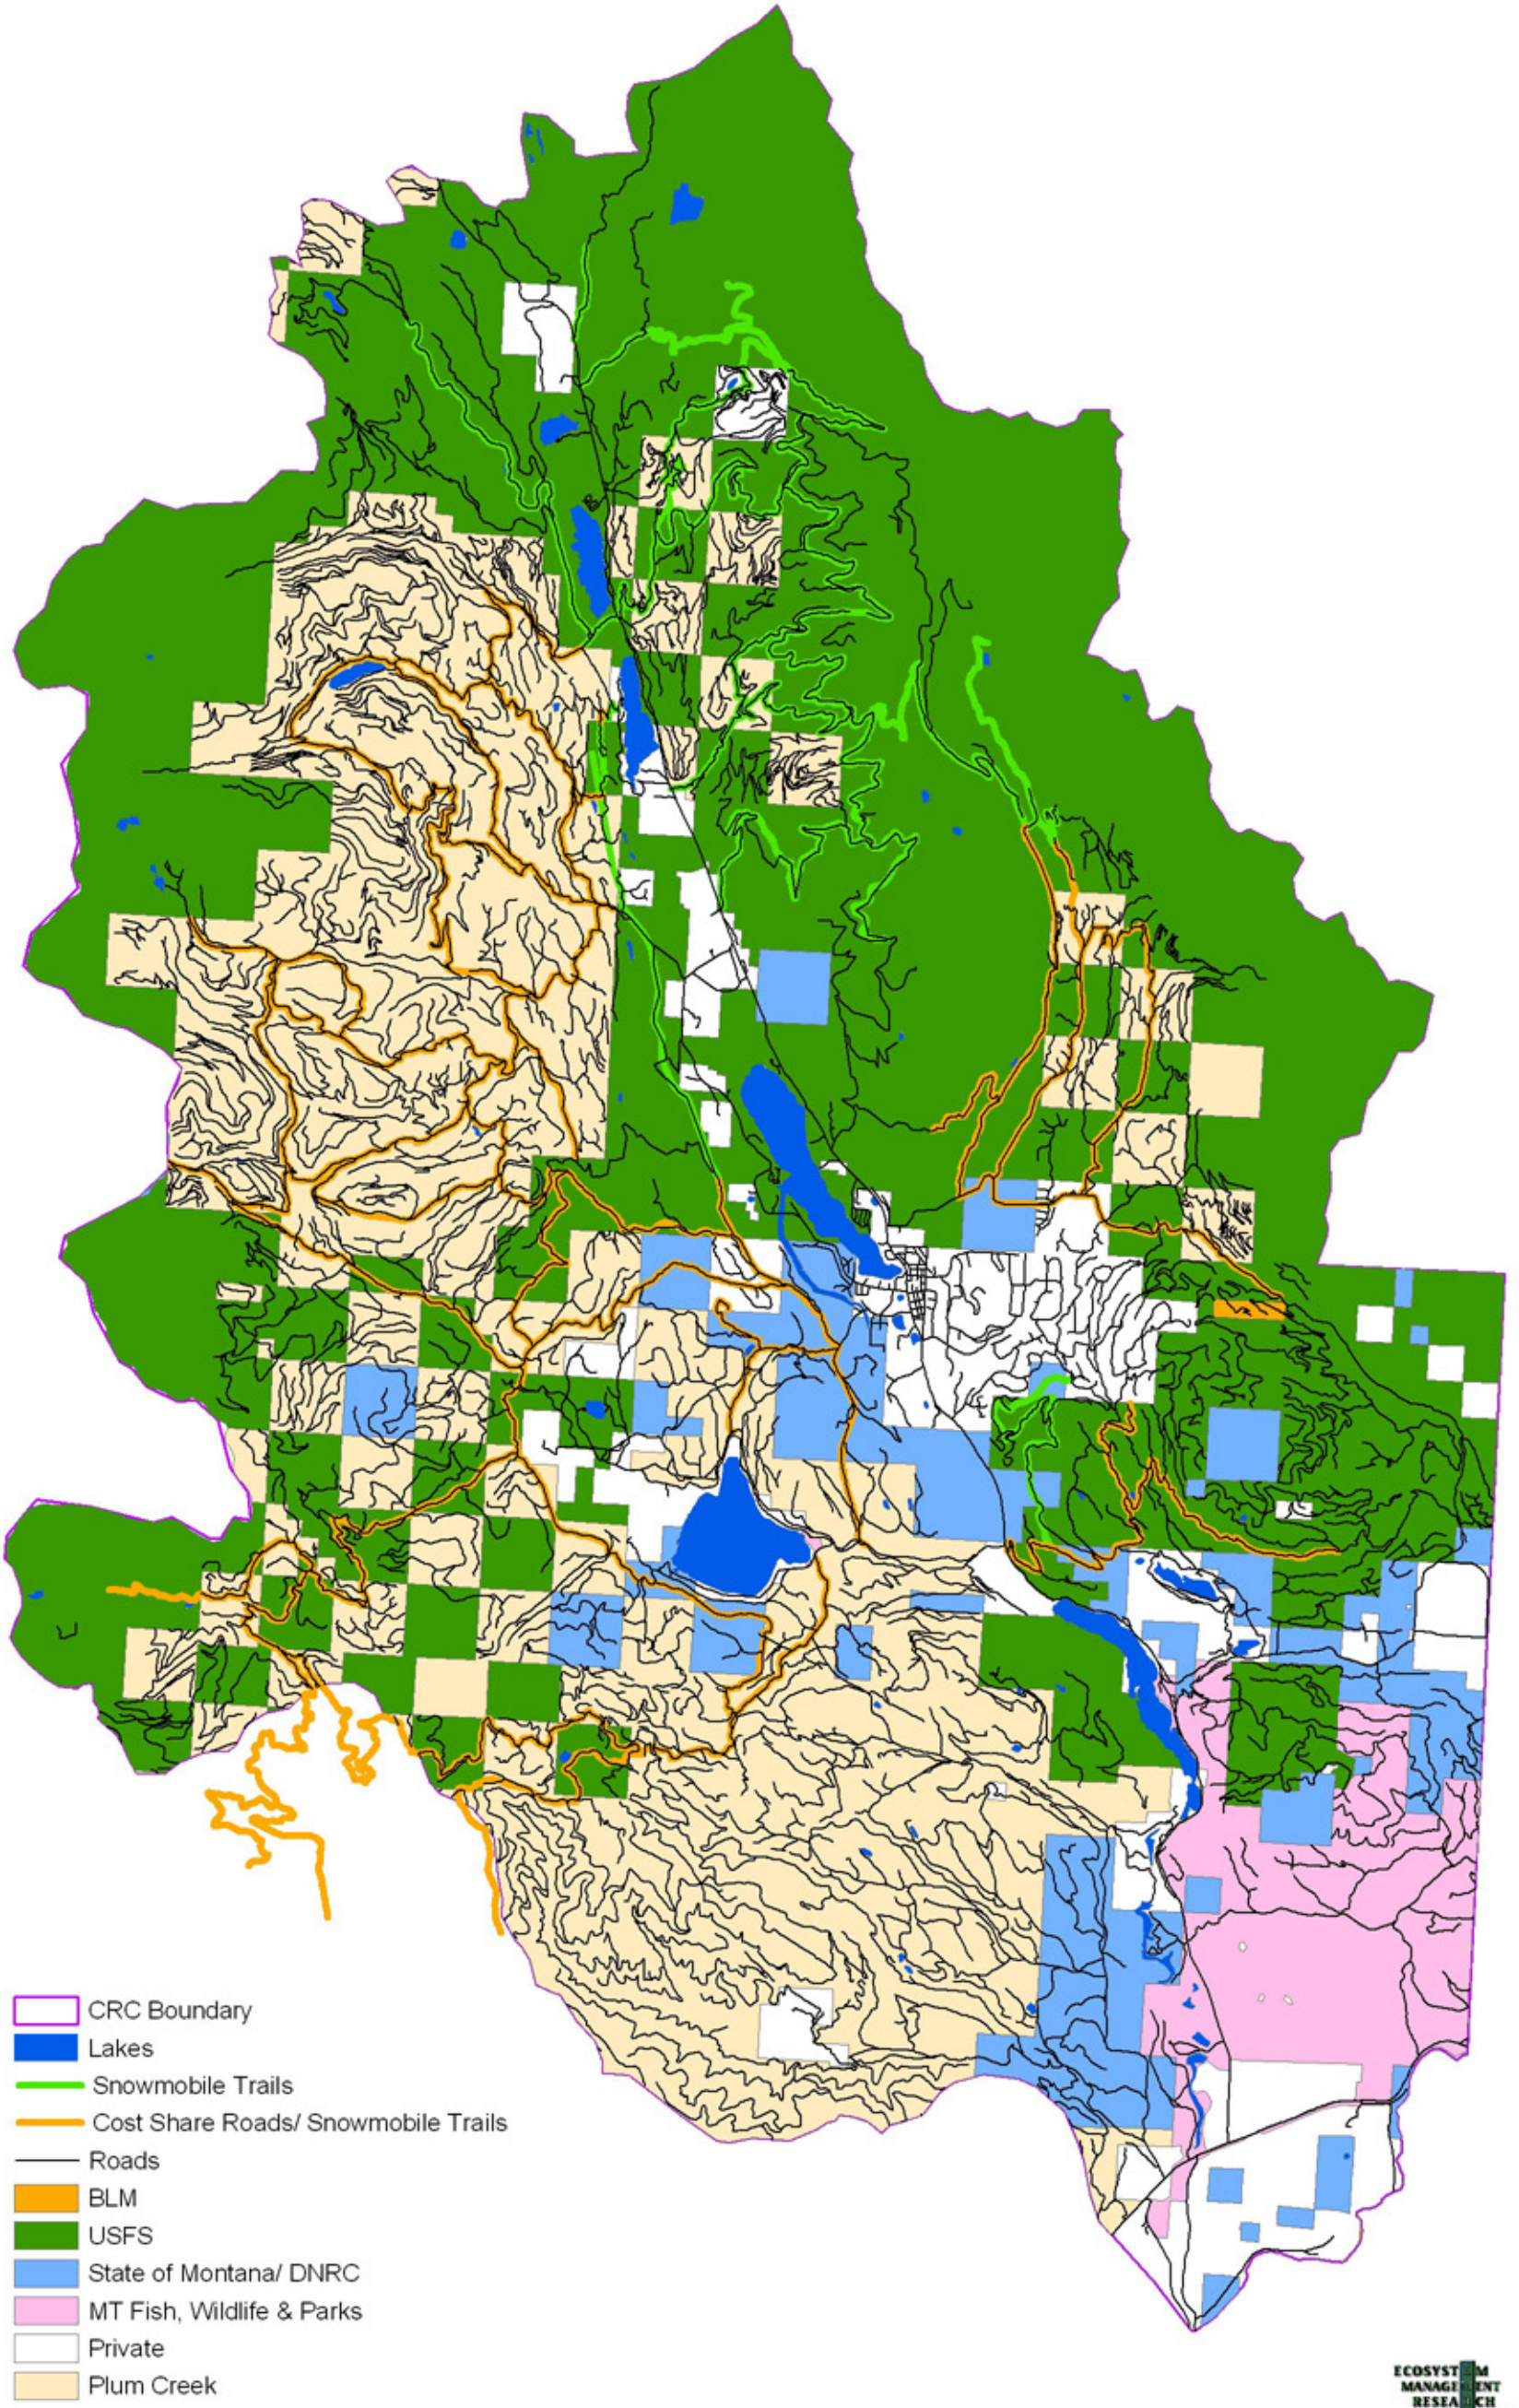

Recreational Access in the Clearwater Watershed

ECOSYSTEM
MANAGEMENT
RESEARCH
INSTITUTE

Figure 26. Recreational Access in the Clearwater Watershed (USDA USFS Region 1, 2006).