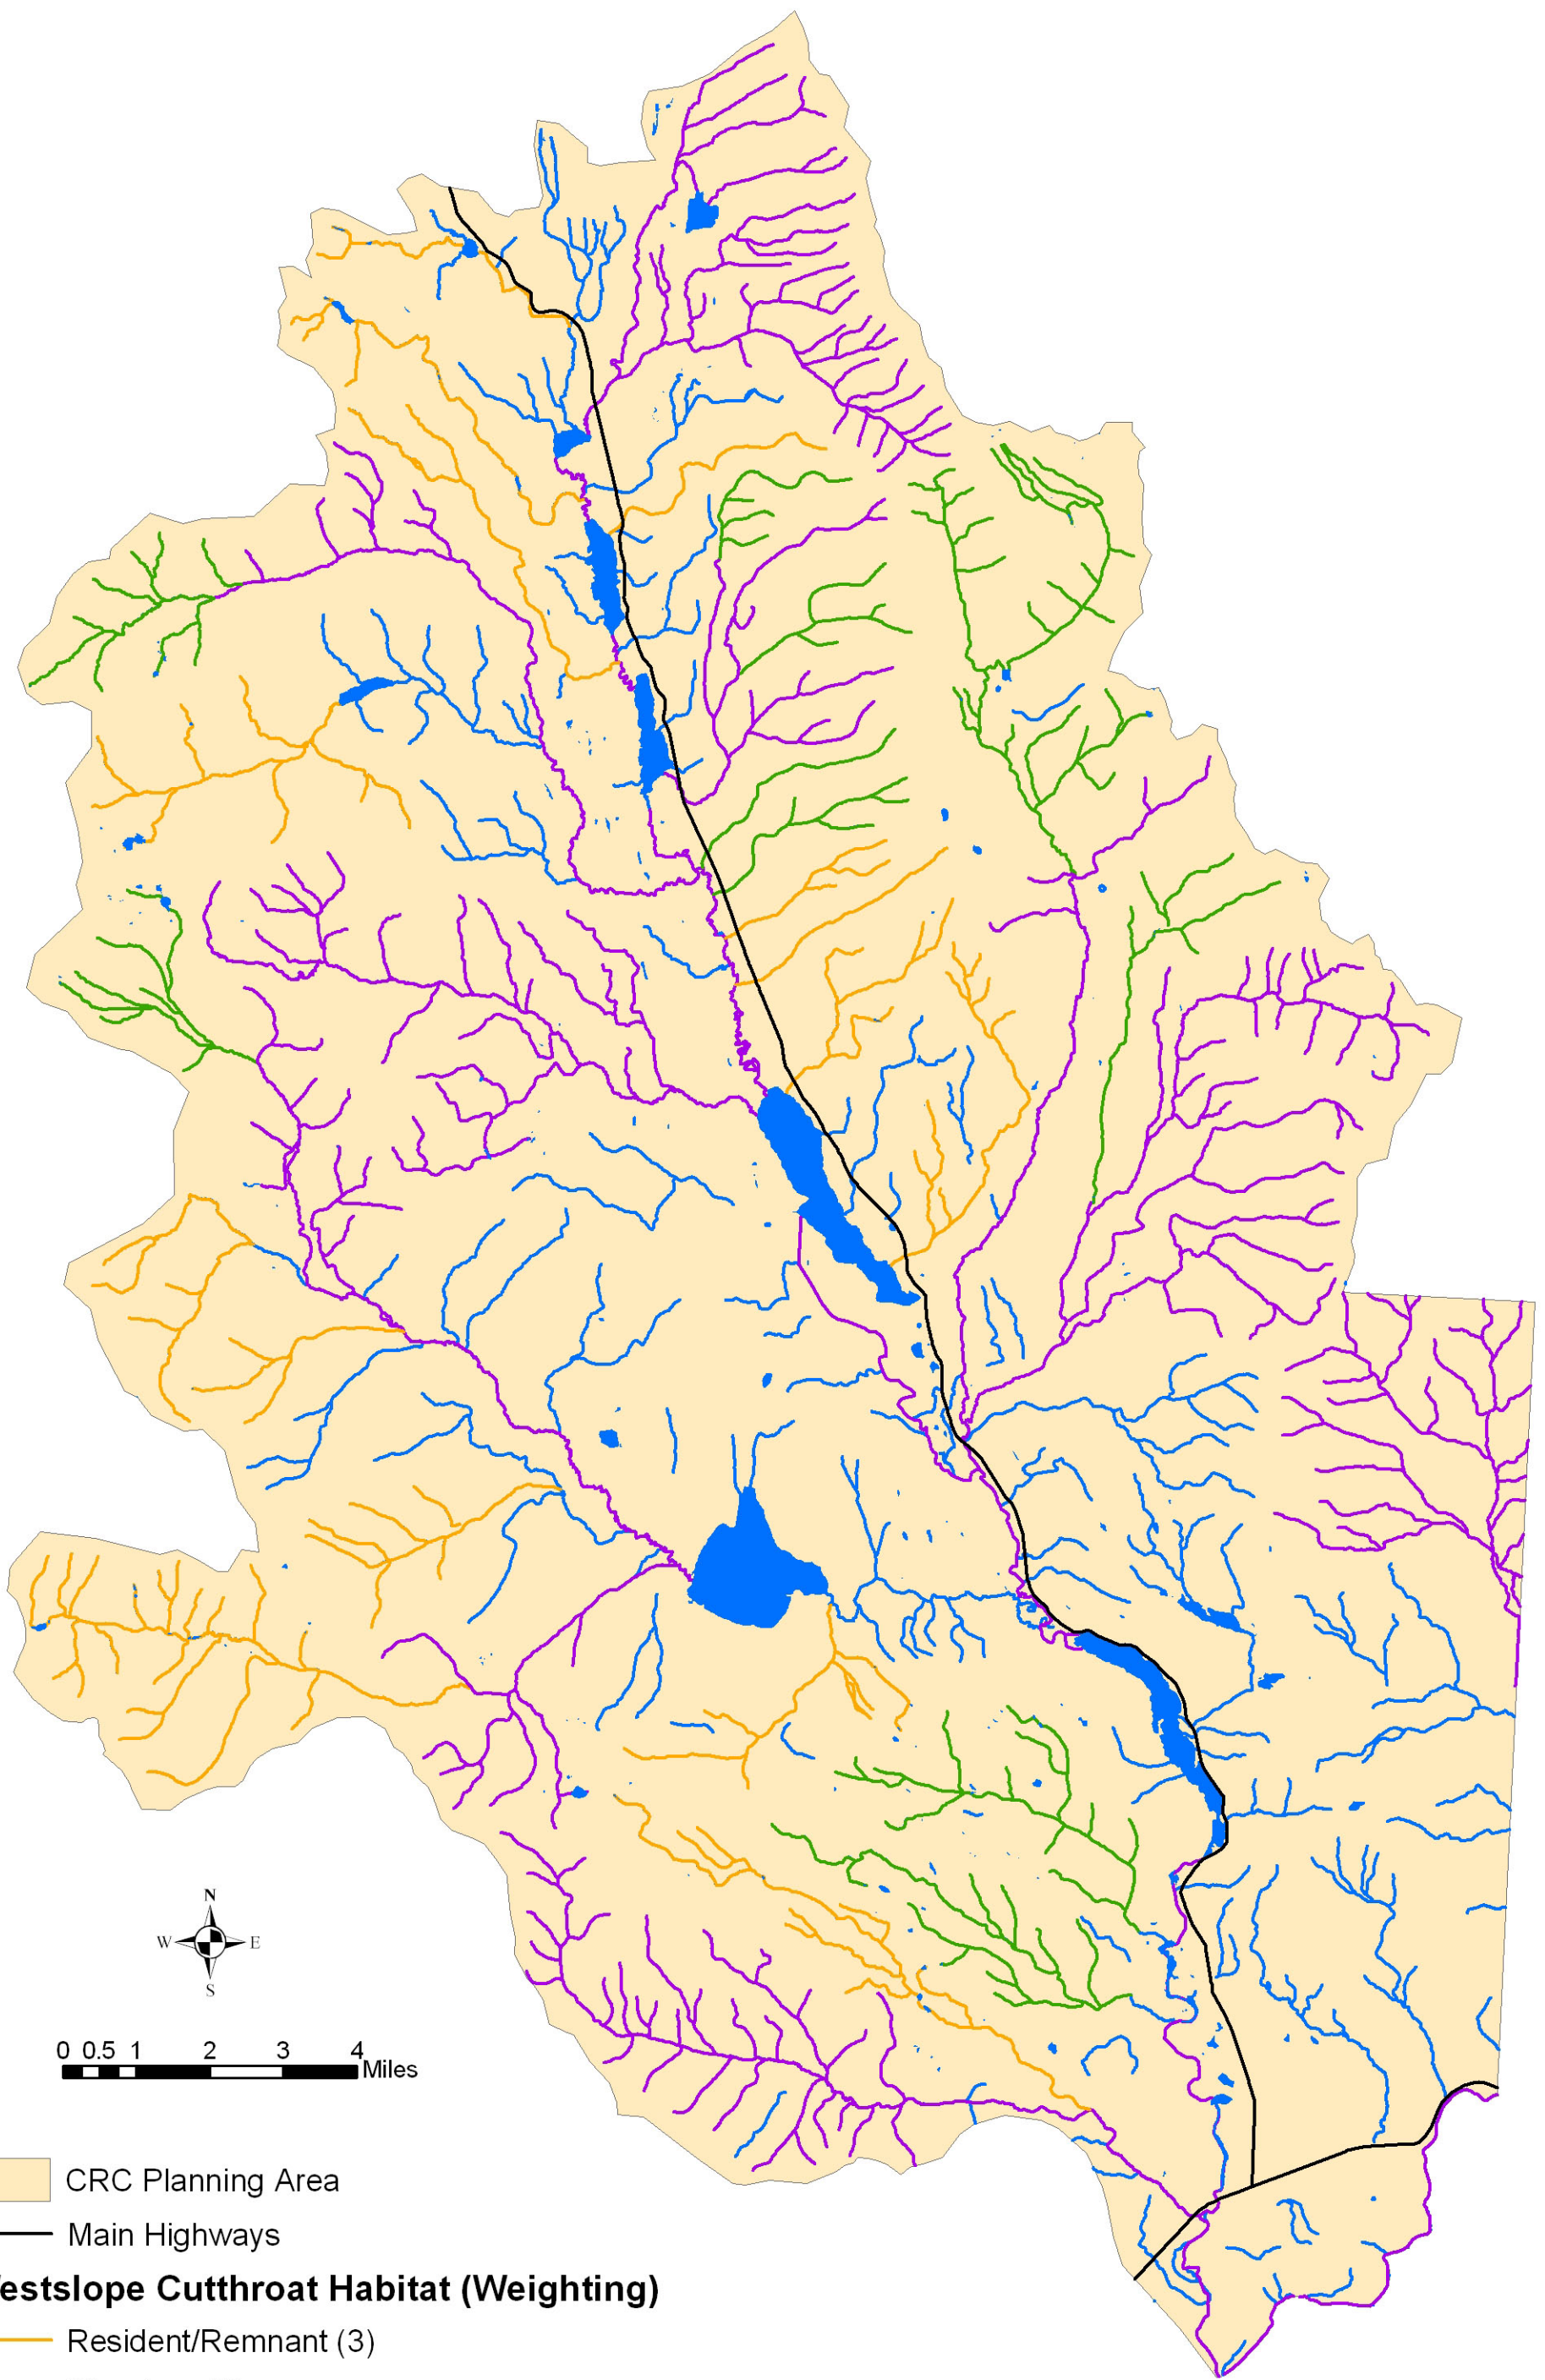

# Westslope Cutthroat Habitat within the Clearwater Watershed

 CRC Planning Area

 Main Highways

## Westslope Cutthroat Habitat (Weighting)

 Resident/Remnant (3)

 Migratory (5)

 Genetically (or Potentially) Pure Population (10)