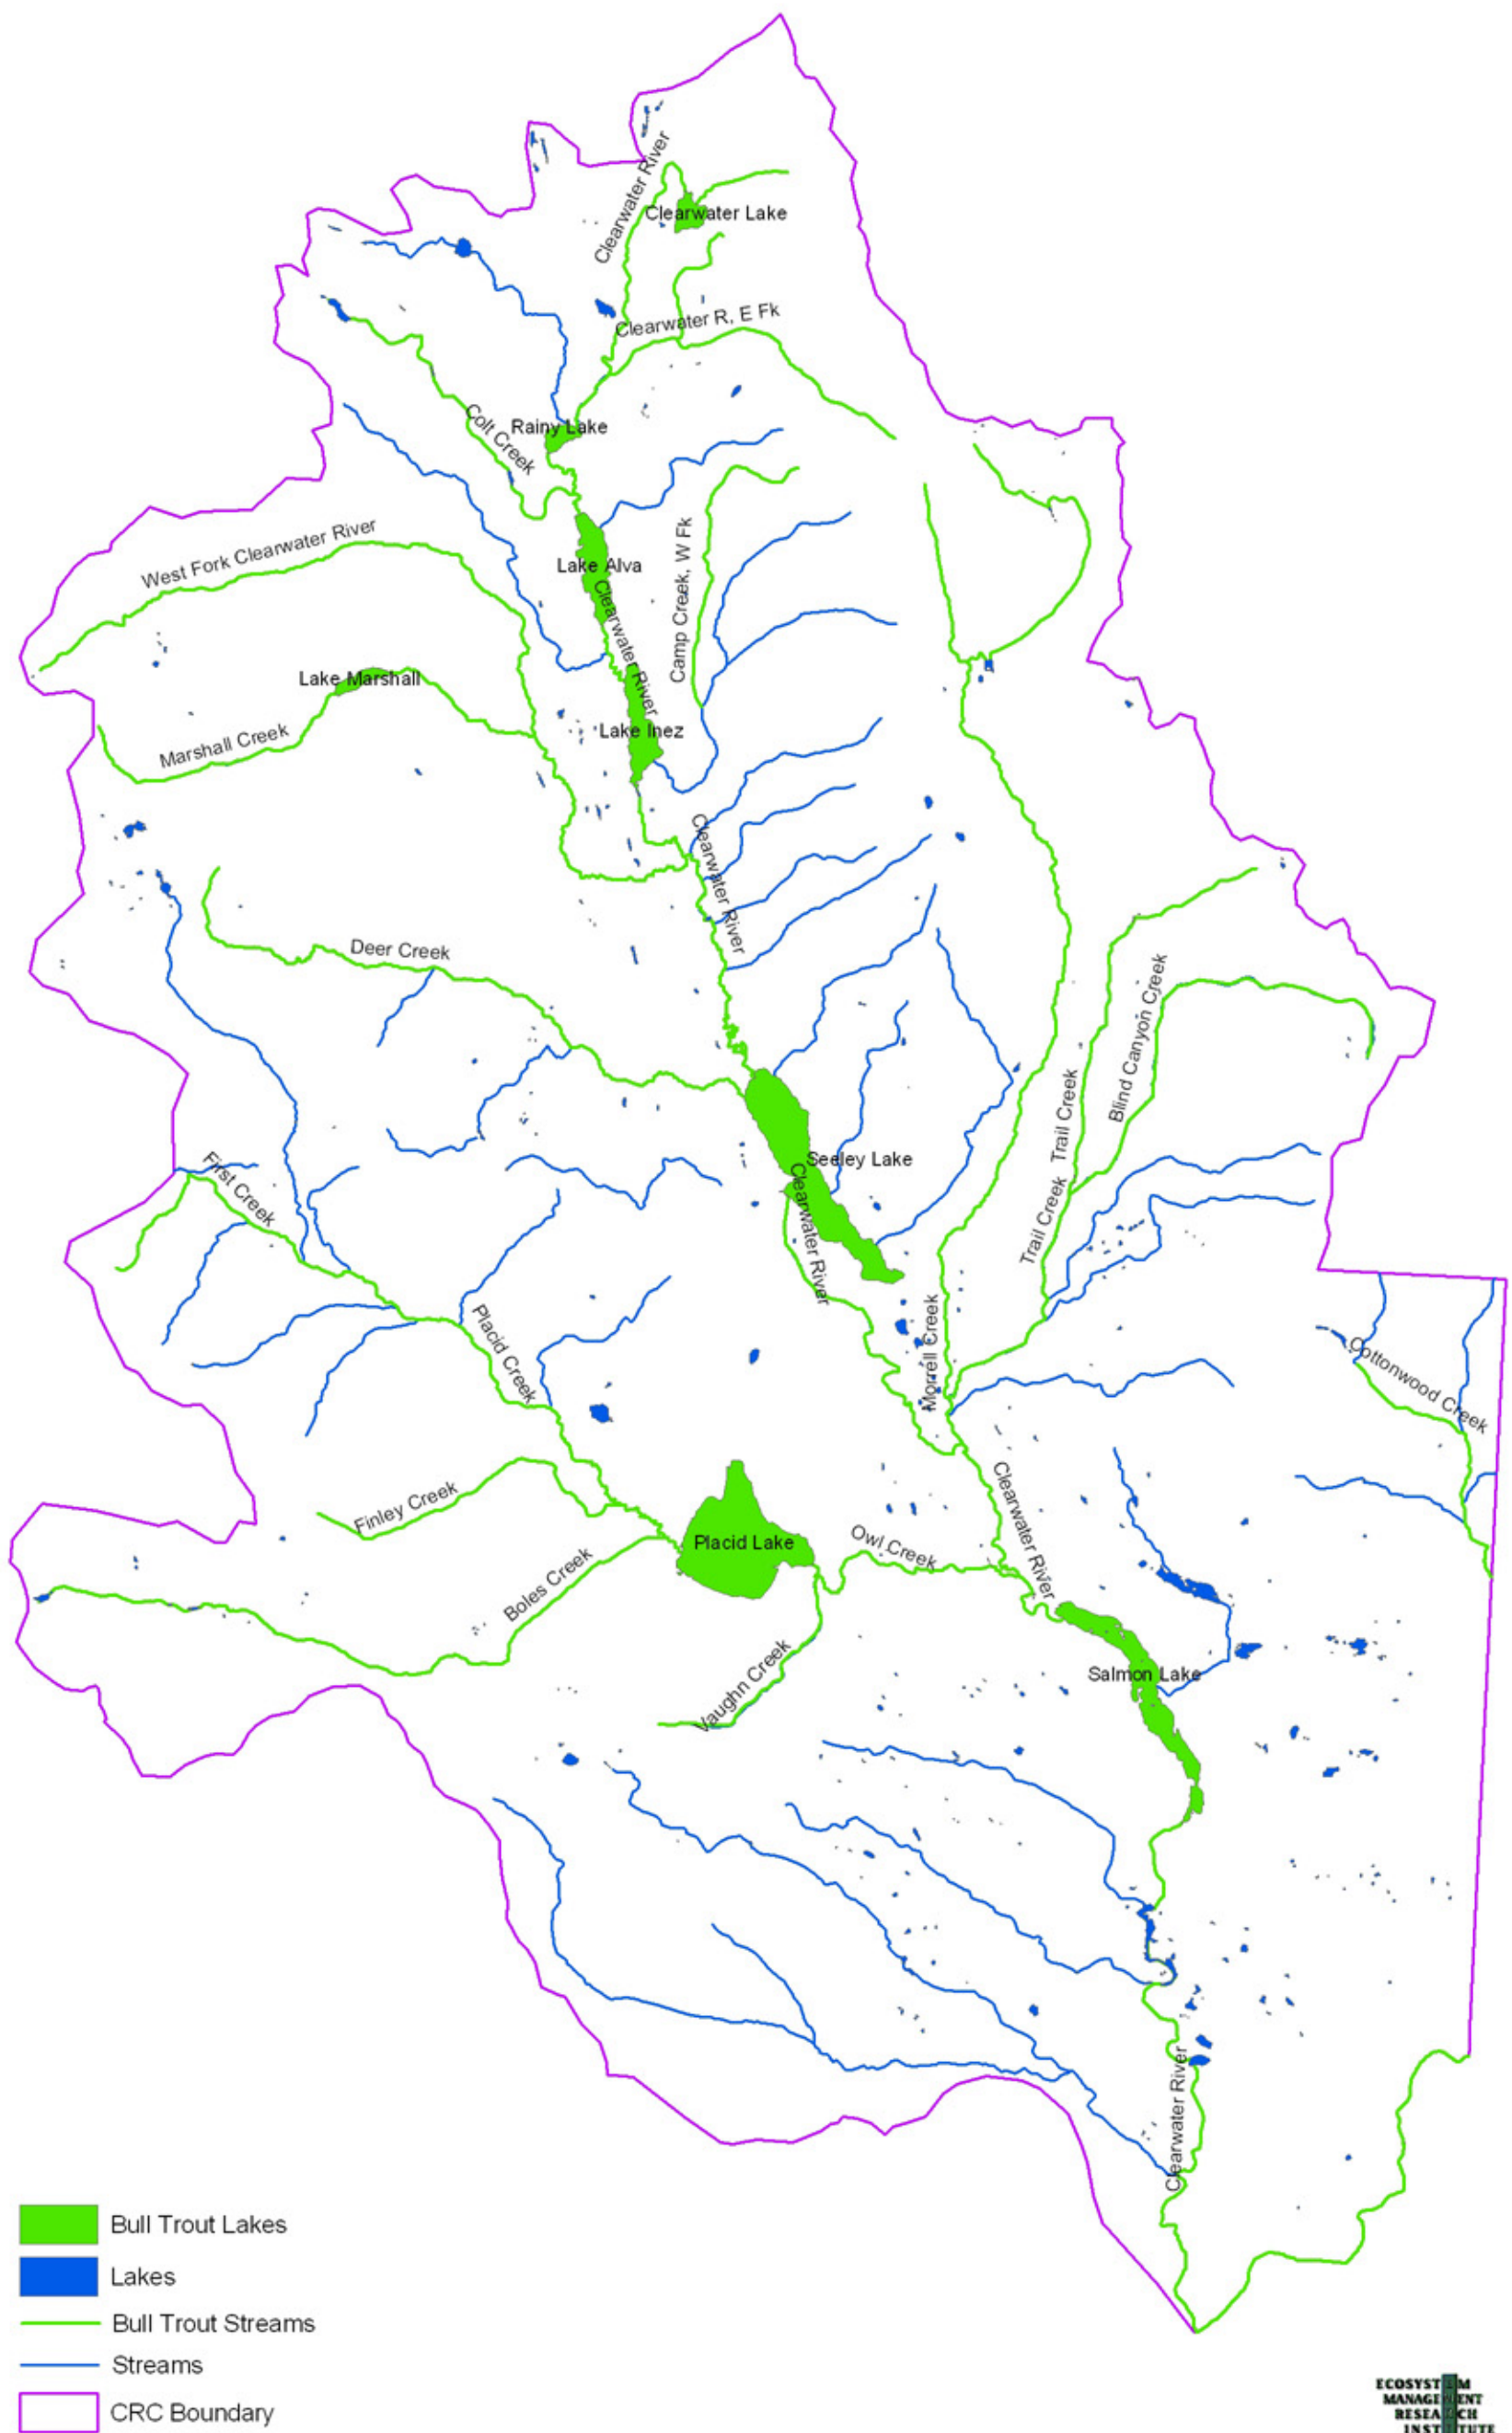

Bull Trout Distribution (*Salvelinus confluentus*) in the Clearwater Watershed

Figure 23. Bull Trout Distribution in the Clearwater Watershed (MT FWP, 2007).