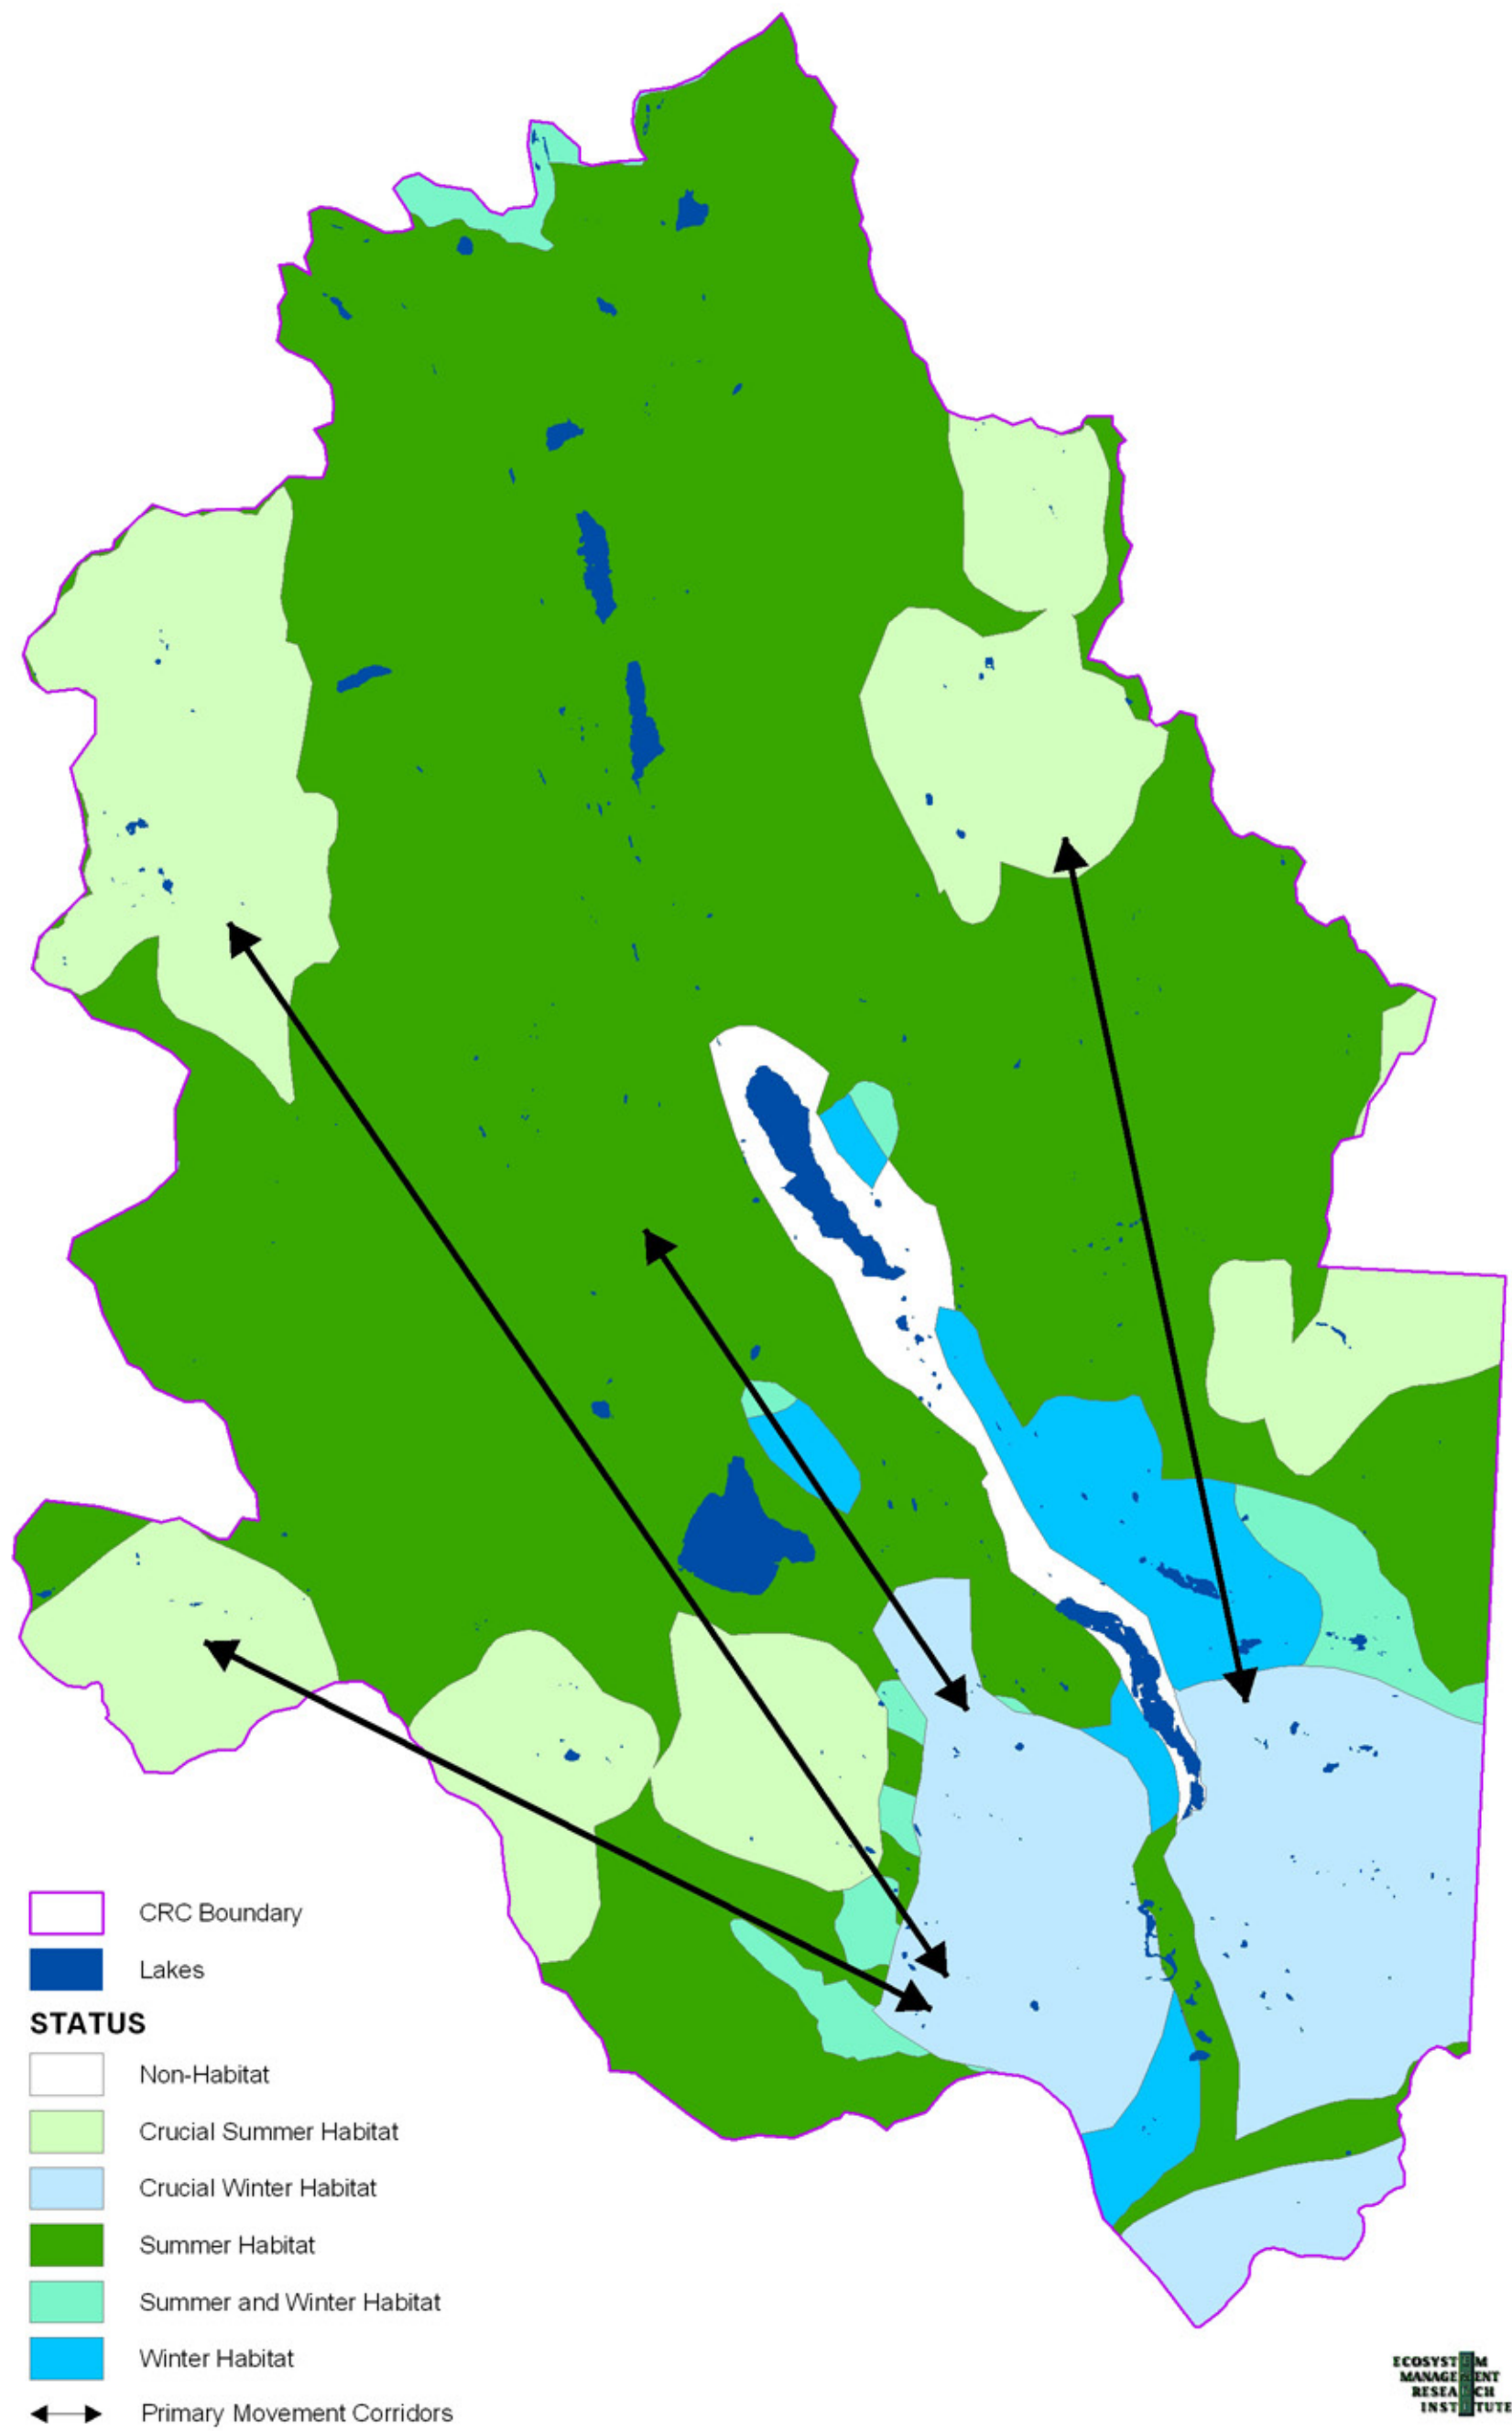

# Status of Elk (*Cervus canadensis*) Habitat in the Clearwater Watershed

Figure 21. Elk Habitat in the Clearwater Watershed (MT FWP, 2005).