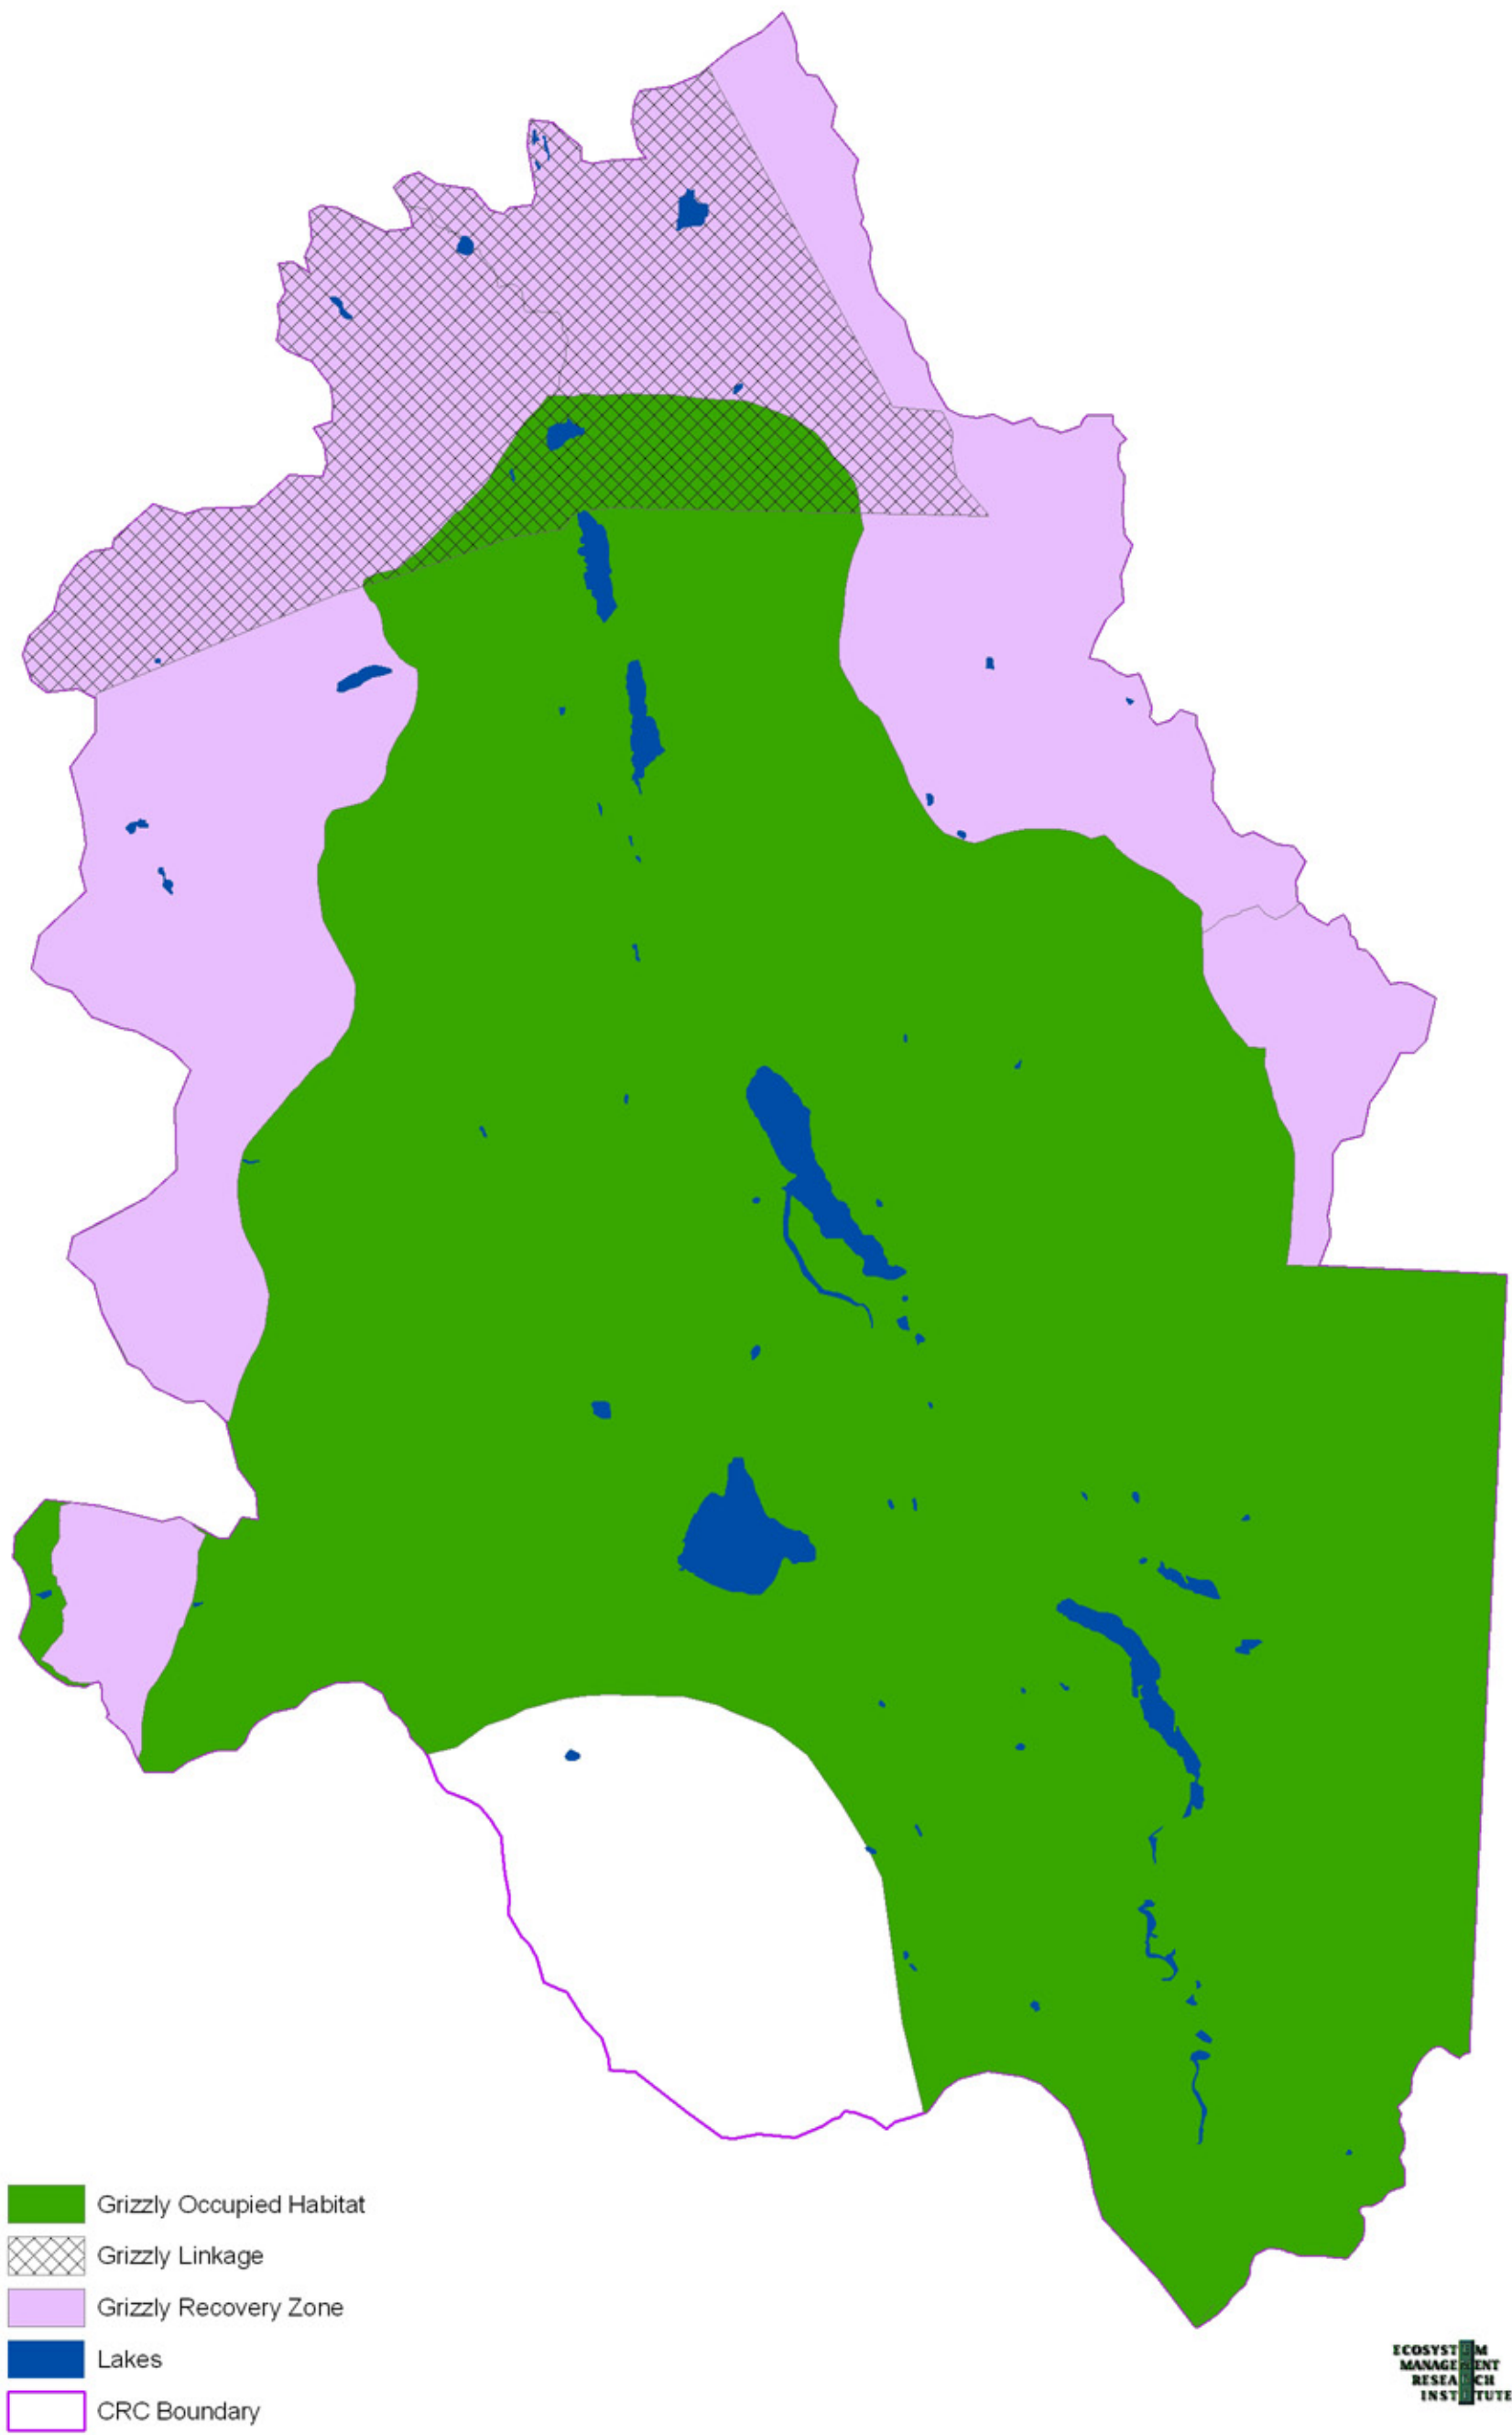

Grizzly Bear Habitat, Recovery Zone and Travel Routes in the Clearwater Watershed

Figure 18. Grizzly Bear Habitat, Recovery Zone and Travel Routes in the Clearwater Watershed (USFWS, 2005).