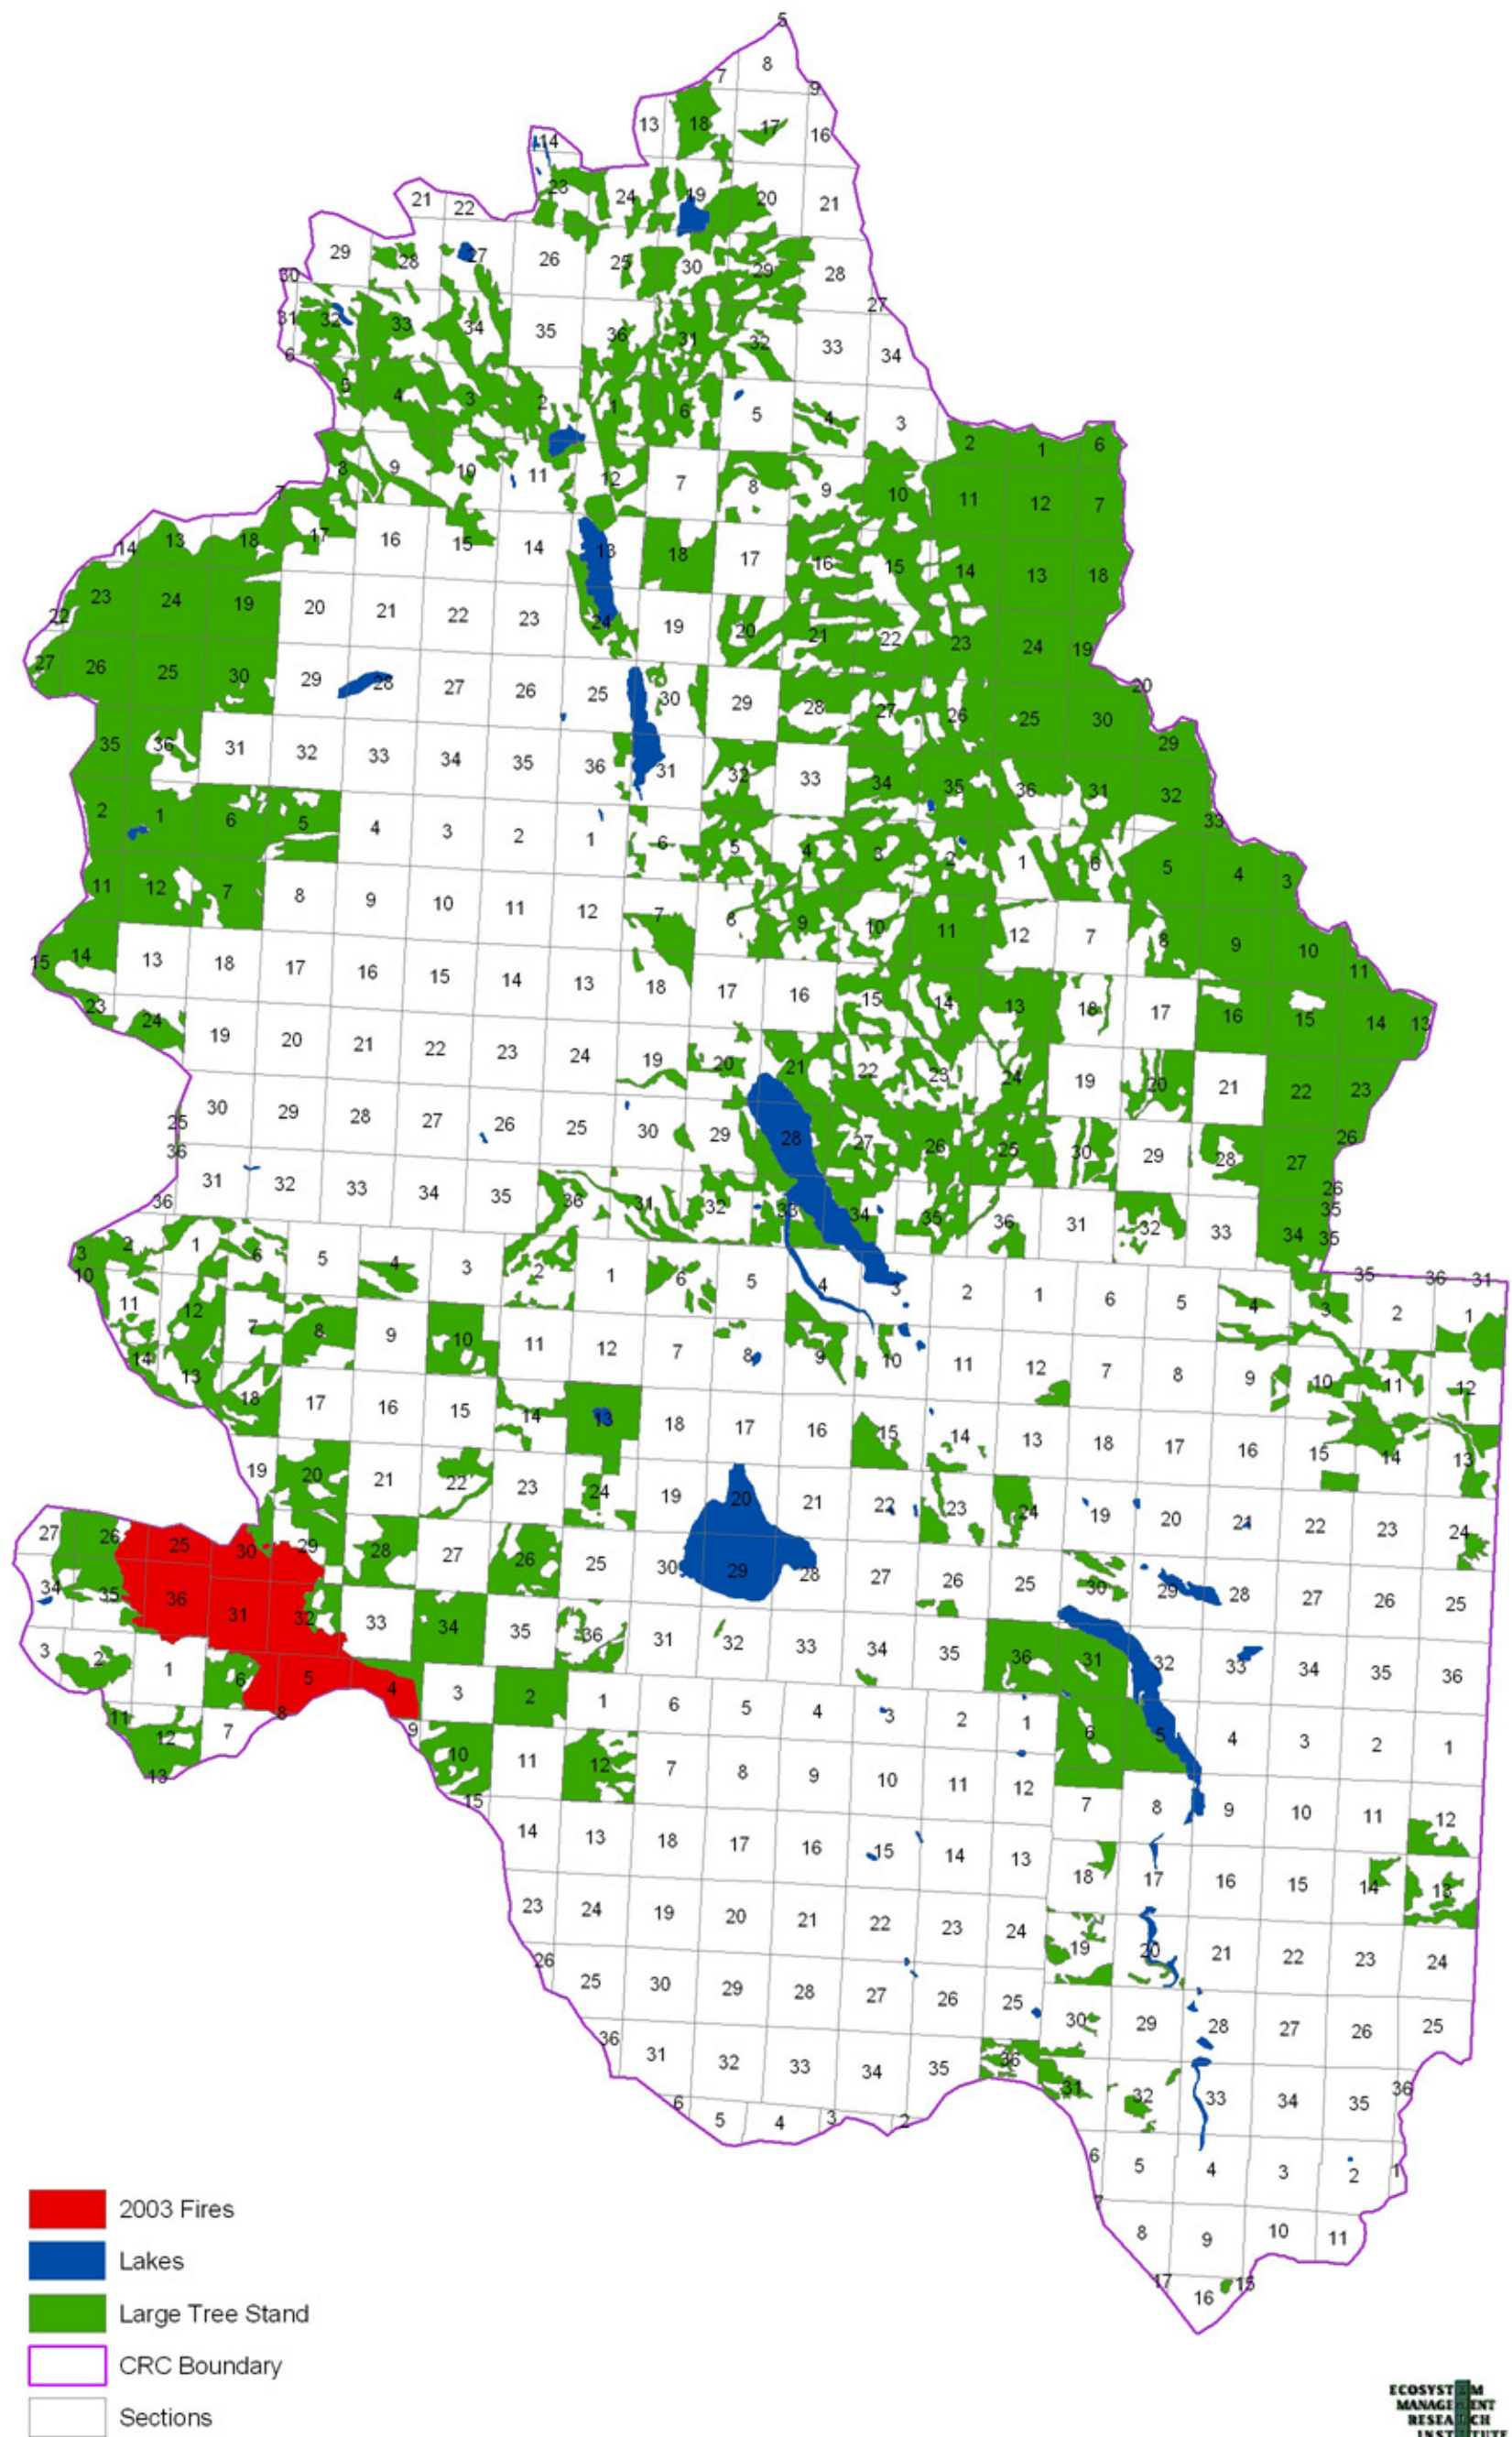

Large Tree Stands in the Clearwater Watershed

Figure 13. Large Tree Stands in the Clearwater Watershed (USDA USFS Region 1 and MT DNRC, 2005).