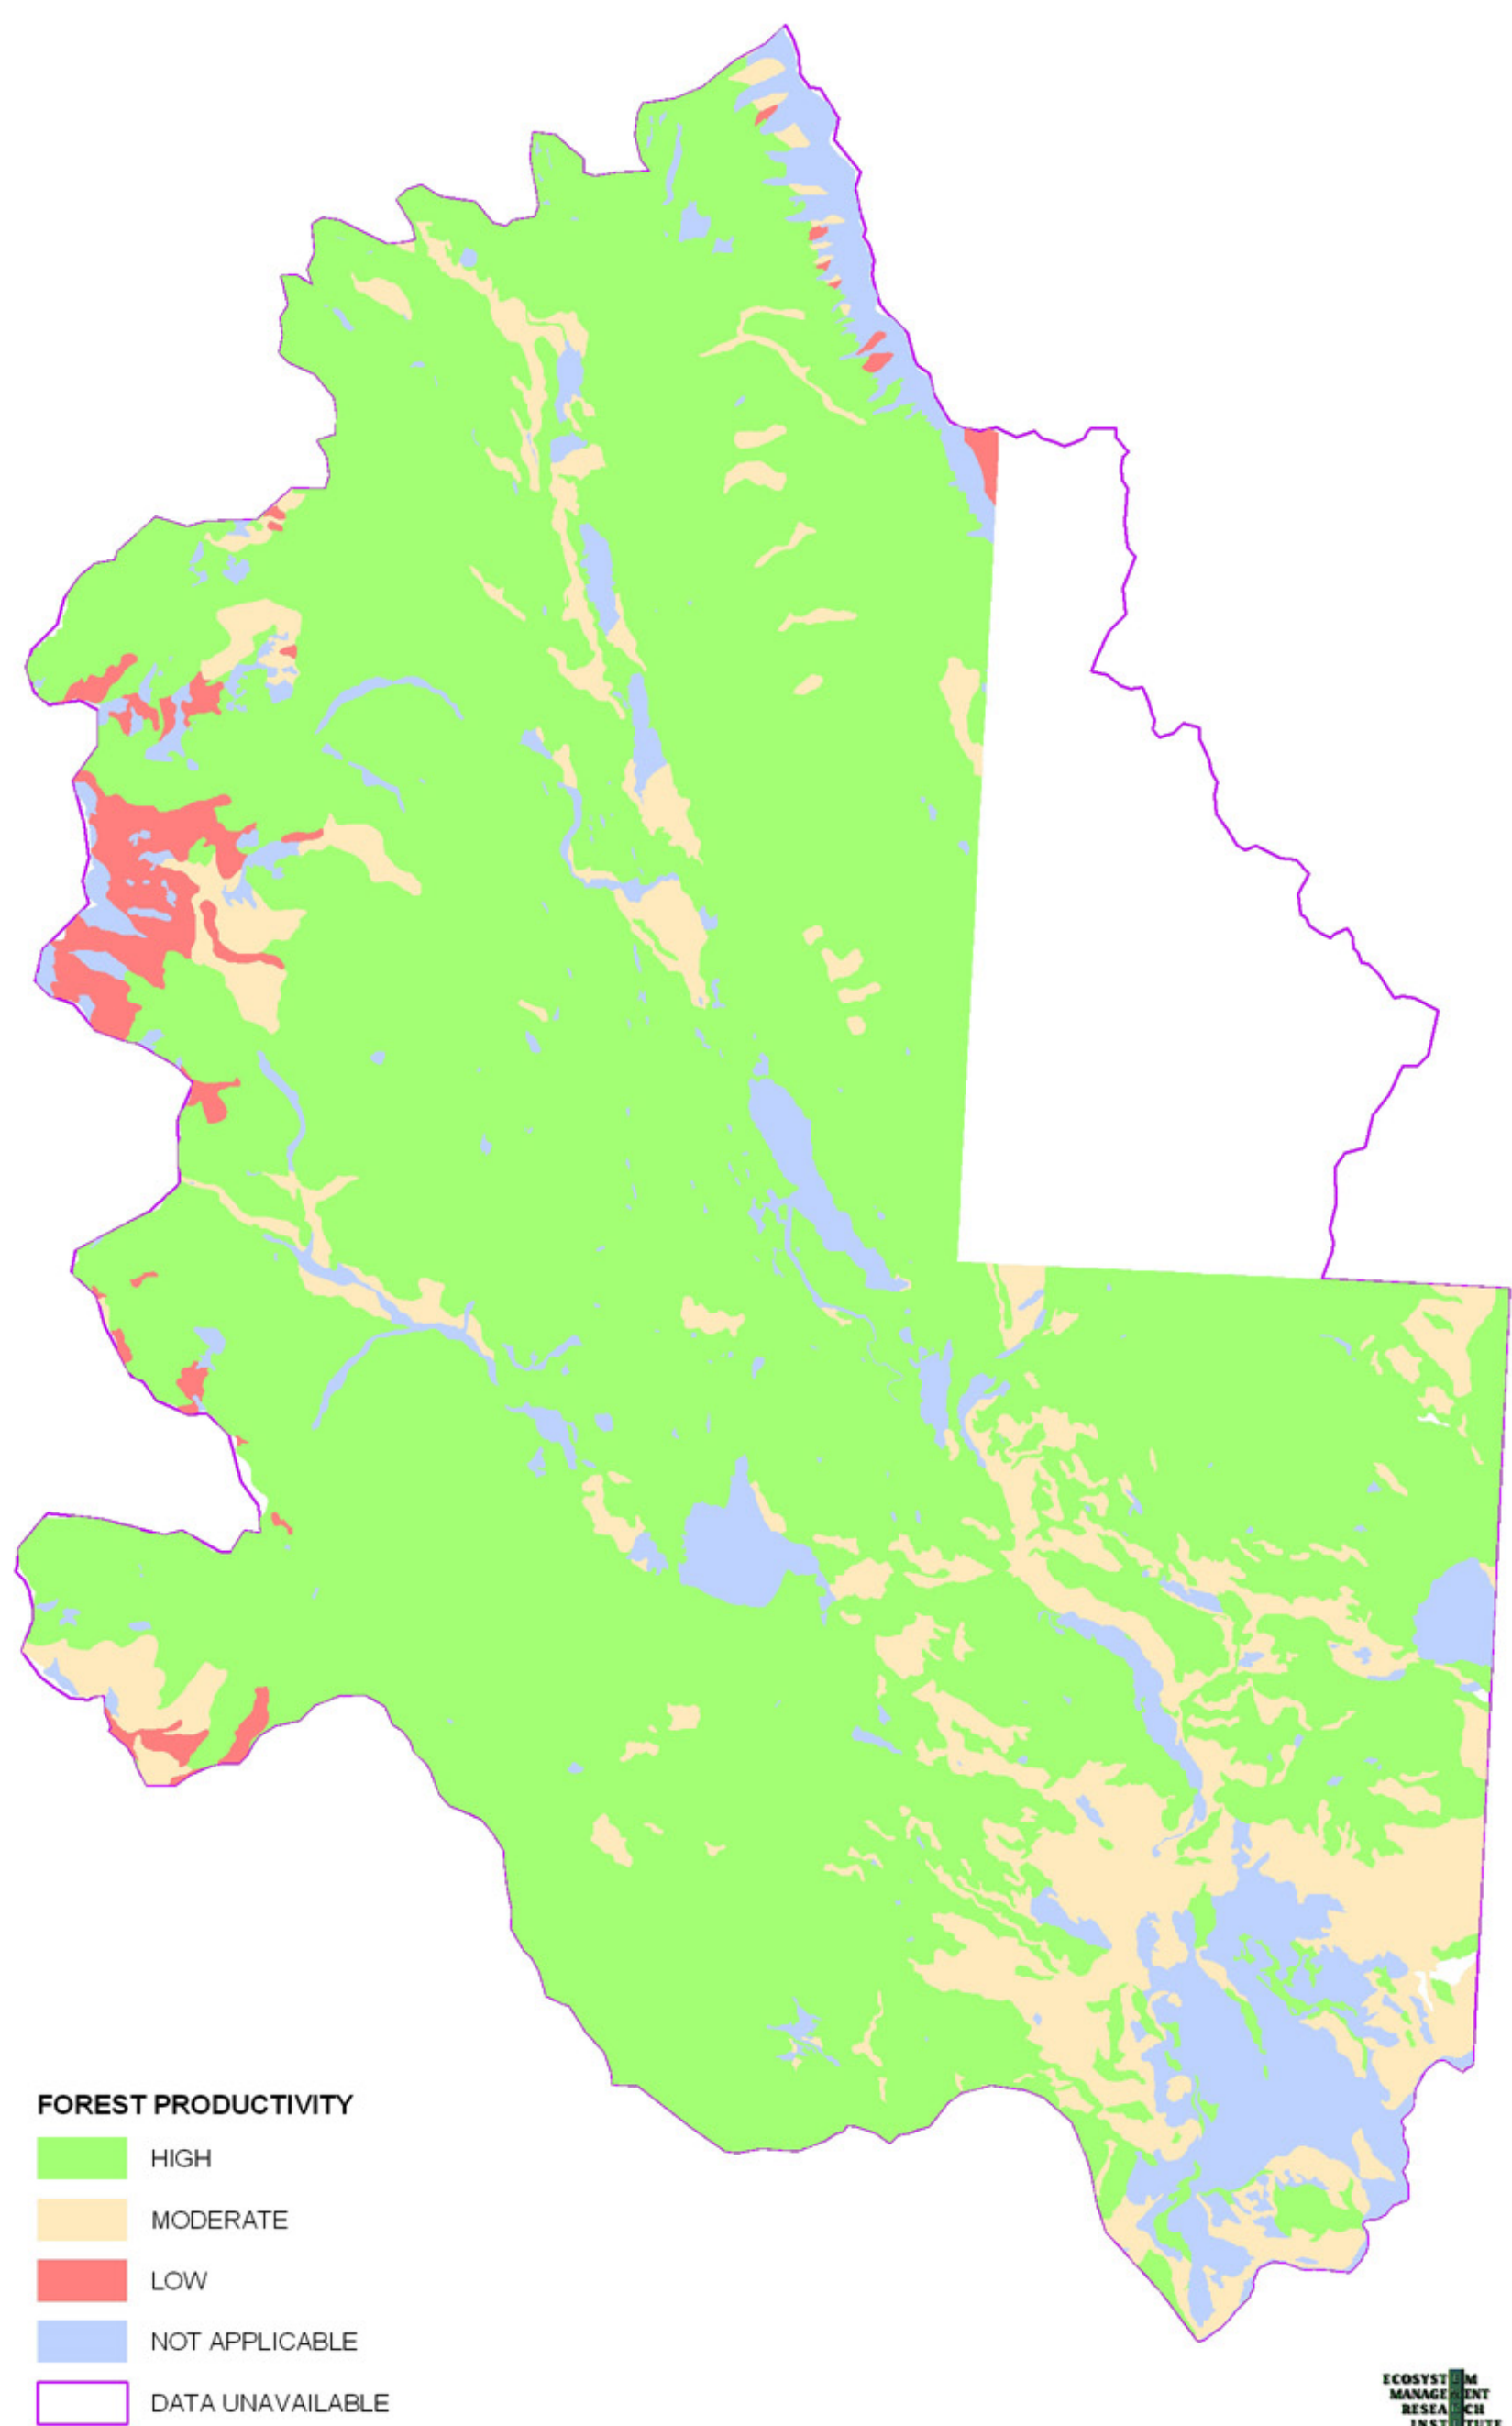

Forest Productivity in the Clearwater Watershed

ECOSYSTEM
MANAGEMENT
RESEARCH
INSTITUTE

Figure 12. Forest Productivity in the Clearwater Watershed (USDA NRCS, SSURGO, 2006).