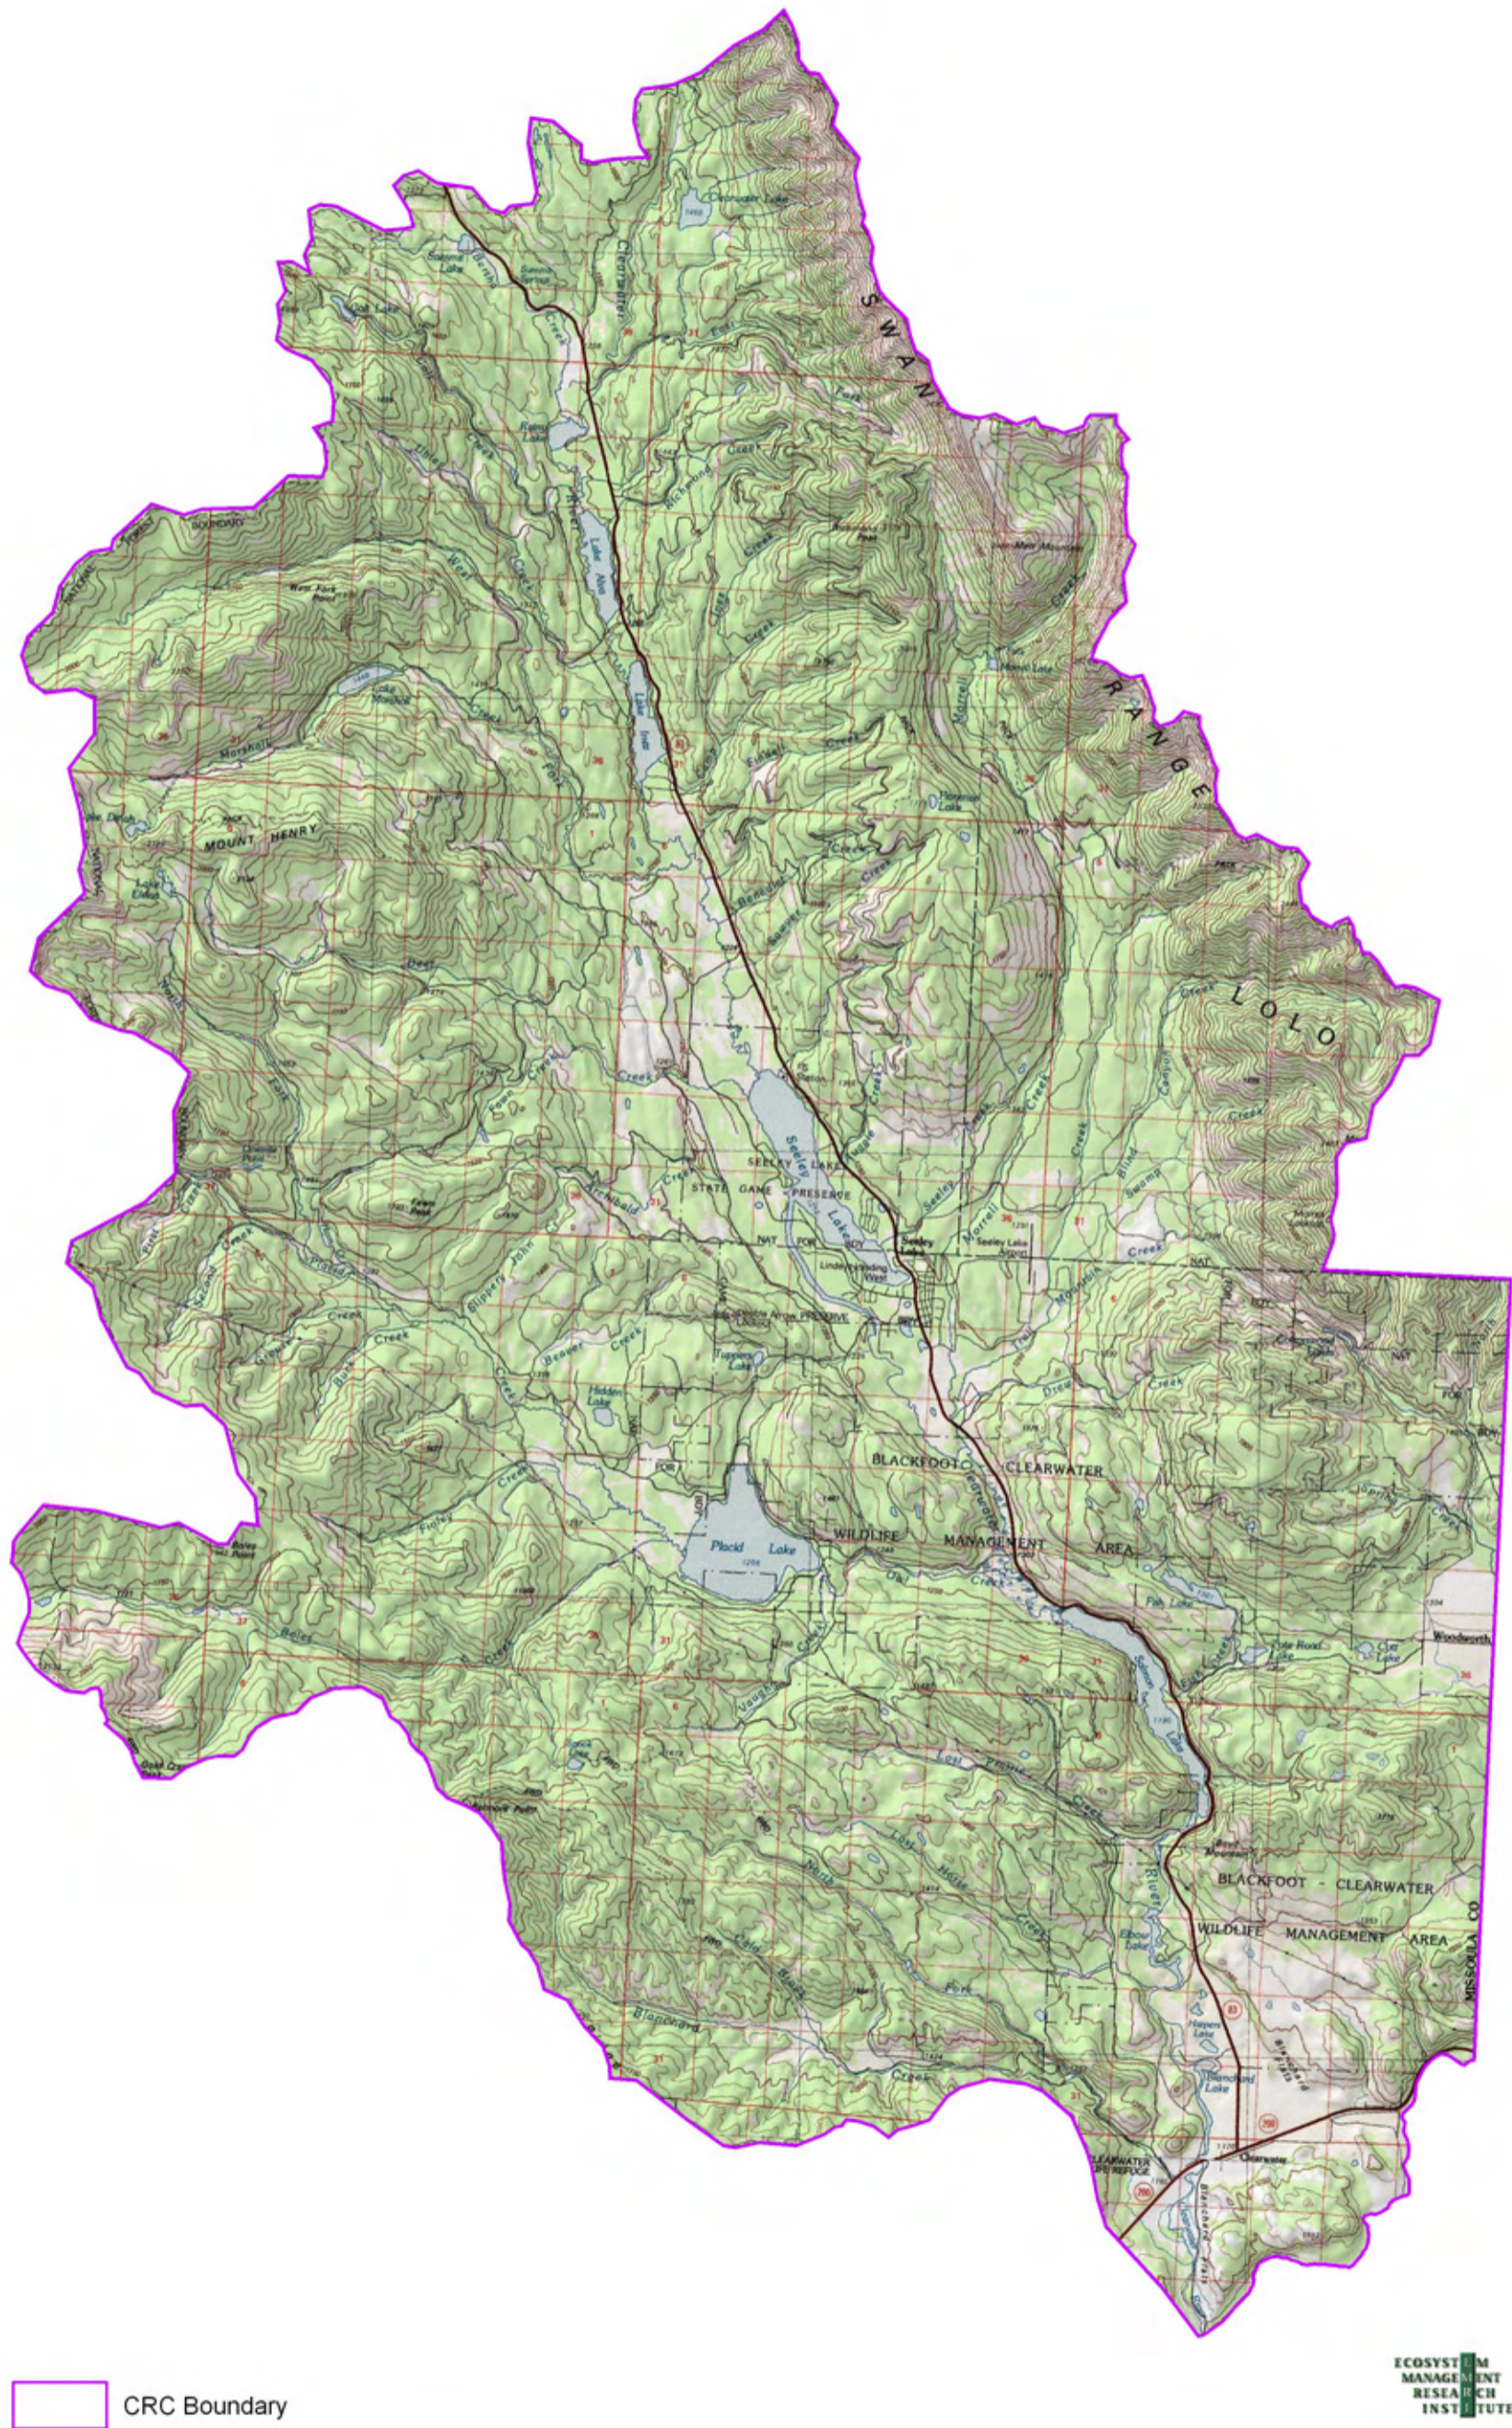

Topography of the Clearwater Watershed

Figure 1. Topography of the Clearwater Watershed (National Geographic, TOPOI, 2000)